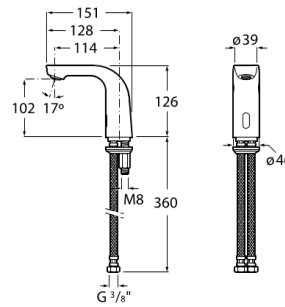

L20

L20-E - Electronic basin faucet (one water) with flow limiter to 5.7 litres/minute. Powered by four 1.5V LR6 (AA) alkaline batteries.

TECHNICAL DRAWINGS

FEATURES

Electronic basin faucet (one water) with flow limiter to 5.7 litres/minute. Powered by four 1.5V LR6 (AA) alkaline batteries.

Aerator type: Coin slot

Annual energy consumption (kWh/p.a.): 334.68

Application place: Basin

Faucet type: Electronic technology

Faucet type: Electronic technology

Finish: Chrome

Flexible supply hoses included

Flow rate (l/min - 3 bar): 5

Installation type: Deck-mounted

Maximum length of light barrier (cm): 13

Power supply: Batteries

Recommended for public spaces

Sustainable product

Electronic technology

Evershine