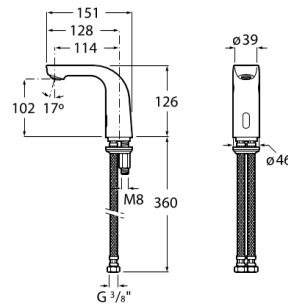

L20

L20-E - Electronic basin faucet (one water) with flow limiter to 5.7 litres/minute. Powered by four 1.5V LR6 (AA) alkaline batteries.

TECHNICAL DRAWINGS

FEATURES

Electronic basin faucet (one water) with flow limiter to 5.7 litres/minute. Powered by four 1.5V LR6 (AA) alkaline batteries.

Aerator type: Coin slot

Annual energy consumption (kWh/p.a.): 334.68

Application place: Basin

Faucet type: Electronic technology

Flexible supply hoses included

Flow rate (l/min - 3 bar): 5

Installation type: Deck-mounted

Maximum length of light barrier (cm): 13

Power supply: Batteries

Recommended for public spaces

Sustainable product

Electronic technology

Evershine

L20

Simply contemporary, sustainable and smart. One of Roca's innovative faucets collections with Cold Start technology to improve energy saving.