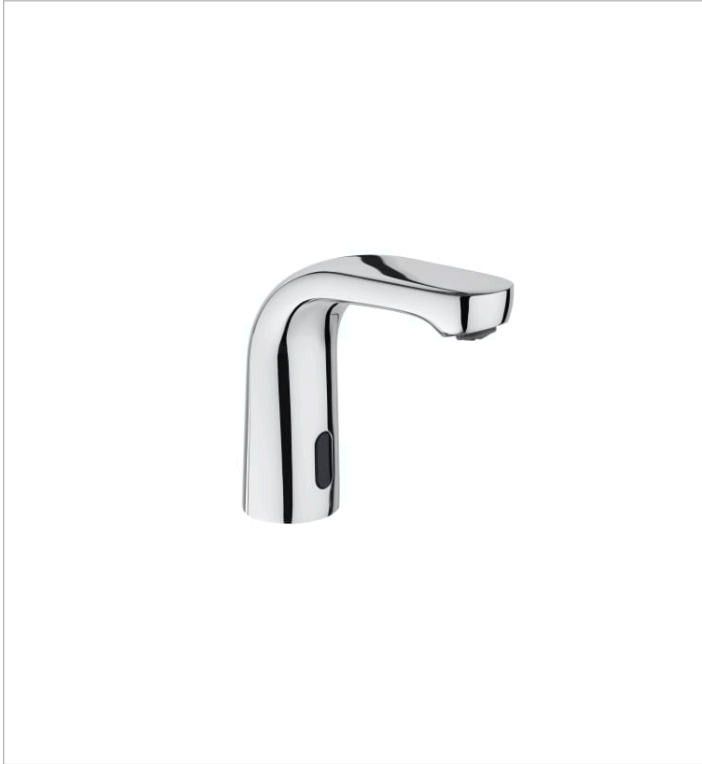

L20

L20-E - Electronic basin faucet (one water) with flow limiter to 5.7 litres/minute. Powered by four 1.5V LR6 (AA) alkaline batteries.

TECHNICAL DRAWINGS

FEATURES

Electronic basin faucet (one water) with flow limiter to 5.7 litres/minute. Powered by four 1.5V LR6 (AA) alkaline batteries.

Aerator type: Coin slot

Annual energy consumption (kWh/p.a.): 334.68

Application place: Basin

Faucet type: Electronic technology

Faucet type: Electronic technology

Finish: Chrome

Flexible supply hoses included

Flow rate (l/min - 3 bar): 5

Installation type: Deck-mounted

Maximum length of light barrier (cm): 13

Power supply: Batteries

Recommended for public spaces

Sustainable product

Electronic technology

Evershine

L20

Simply contemporary, sustainable and smart. One of Roca's innovative faucets collections with Cold Start technology to improve energy saving.

INSTALLATION AND USER MANUALS

[Installation Handbook](#)

[Exploded view](#)