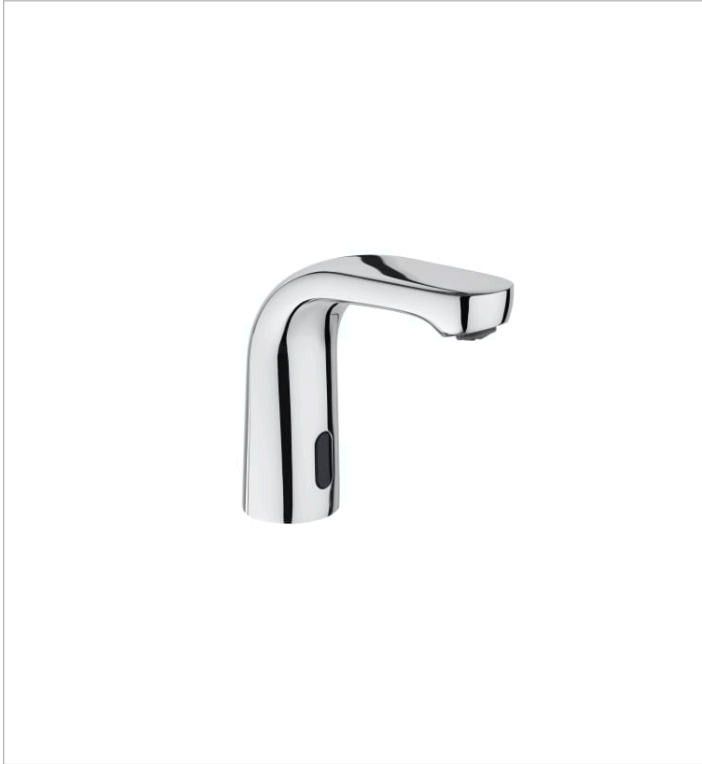

L20

L20-E - Electronic basin faucet (one water) with flow limiter to 5.7 litres/minute. Powered by four 1.5V LR6 (AA) alkaline batteries.

TECHNICAL DRAWINGS

FEATURES

Electronic basin faucet (one water) with flow limiter to 5.7 litres/minute. Powered by four 1.5V LR6 (AA) alkaline batteries.

Aerator type: Coin slot

Annual energy consumption (kWh/p.a.): 334.68

Application place: Basin

Faucet type: Electronic technology

Flexible supply hoses included

Flow rate (l/min - 3 bar): 5

Installation type: Deck-mounted

Maximum length of light barrier (cm): 13

Power supply: Batteries

Recommended for public spaces

Sustainable product

Electronic technology

Evershine

L20

Simply contemporary, sustainable and smart. One of Roca's innovative faucets collections with Cold Start technology to improve energy saving.