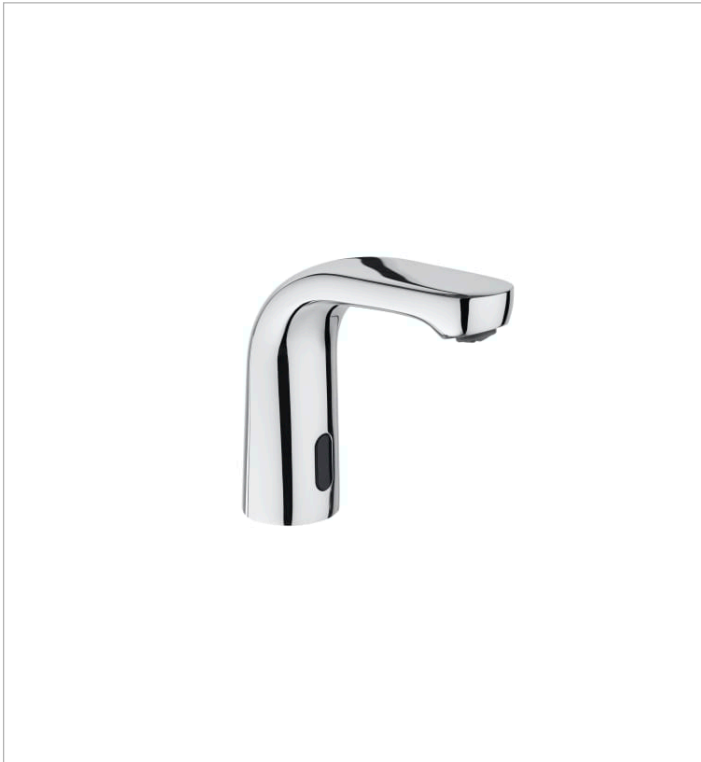

L20

L20-E - Electronic basin faucet (one water) with flow limiter to 5.7 litres/minute. Mains operated (230V). Includes power source

FEATURES

Electronic basin faucet (one water) with flow limiter to 5.7 litres/minute. Mains operated (230V). Includes power source.

Aerator type: Coin slot

Annual energy consumption (kWh/p.a.): 334.68

Application place: Basin

Faucet type: Electronic technology

Faucet type: Electronic technology

Finish: Chrome

Flexible supply hoses included

Flow rate (l/min - 3 bar): 5

Installation type: Deck-mounted

Maximum length of light barrier (cm): 13

Operating voltage (V): 230

Power supply: Mains operated

Recommended for public spaces

Sustainable product

Electronic technology

Evershine

L20

Simply contemporary, sustainable and smart. One of Roca's innovative faucets collections with Cold Start technology to improve energy saving.

INSTALLATION AND USER MANUALS