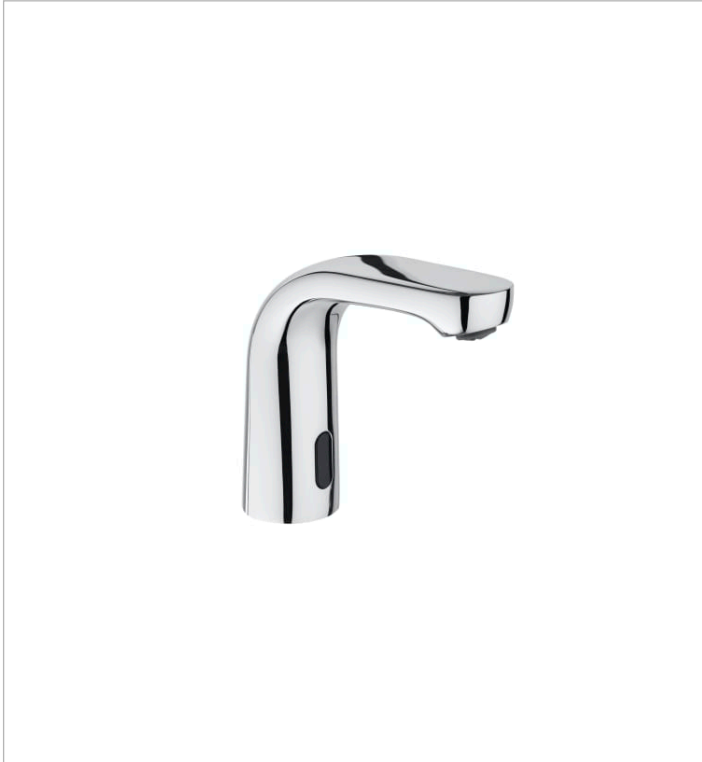

L20

L20-E - Electronic basin faucet (one water) with flow limiter to 5.7 litres/minute. Mains operated (230V). Includes power source

FEATURES

Electronic basin faucet (one water) with flow limiter to 5.7 litres/minute. Mains operated (230V). Includes power source.

Aerator type: Coin slot

Annual energy consumption (kWh/p.a.): 334.68

Application place: Basin

Faucet type: Electronic technology

Faucet type: Electronic technology

Finish: Chrome

Flexible supply hoses included

Flow rate (l/min - 3 bar): 5

Installation type: Deck-mounted

Maximum length of light barrier (cm): 13

Operating voltage (V): 230

Power supply: Mains operated

Recommended for public spaces

Sustainable product

Electronic technology

Evershine

L20

Simply contemporary, sustainable and smart. One of Roca's innovative faucets collections with Cold Start technology to improve energy saving.

INSTALLATION AND USER MANUALS