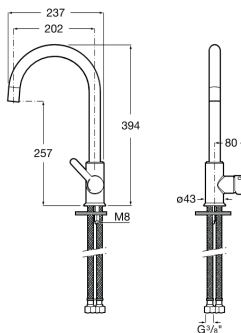

MENCIA

Kitchen sink mixer with swivel spout, Cold Start. White

TECHNICAL DRAWINGS

FEATURES

- Aerator type: Integrated aerator
- Annual energy consumption (kWh/p.a.): 611.16
- Application place: Kitchen sink
- Cold water position in the center
- Faucet type: Single-lever
- Flexible supply hoses included
- Flow rate (l/min - 3 bar): 7
- Handle position: Lateral
- Installation type: Deck-mounted
- Spout position: High
- Swivel spout
- Type of cartridge: Ceramic
- Waste type: Waste not included
- Water and energy saving
- Water connection thread: 3/8"
- Water flow restrictor