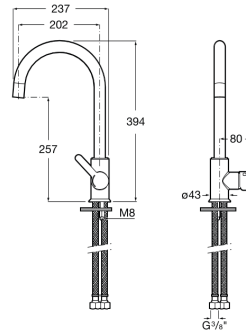

MENCIA

Kitchen sink mixer with swivel spout, Cold Start. White

TECHNICAL DRAWINGS

FEATURES

- Aerator type: Integrated aerator
- Annual energy consumption (kWh/p.a.): 611.16
- Application place: Kitchen sink
- Cold water position in the center
- Faucet type: Single-lever
- Finish: White
- Flexible supply hoses included
- Flow rate (l/min - 3 bar): 7
- Handle position: Lateral
- Installation type: Deck-mounted
- Spout position: High
- Swivel spout
- Type of cartridge: Ceramic
- Waste type: Waste not included
- Water and energy saving
- Water connection thread: 3/8"
- Water flow restrictor