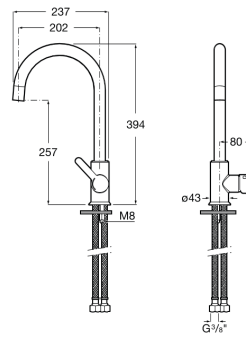

MENCIA

Kitchen mixer with swivel C-spout. Cold Start

TECHNICAL DRAWINGS

FEATURES

Kitchen mixer with swivel C-spout and flexible supply hoses. Cold Start.

Aerator type: Integrated aerator

Application place: Kitchen sink

Cold water position in the center

Faucet type: Single-lever

Finish: Chrome

Flexible supply hoses included

Handle position: Lateral

Installation type: Deck-mounted

Spout position: High

Swivel spout

Type of cartridge: Ceramic

Waste type: Waste not included

Water and energy saving

Water connection thread: 3/8"

Water flow restrictor

Evershine

SoftTurn

Mencia