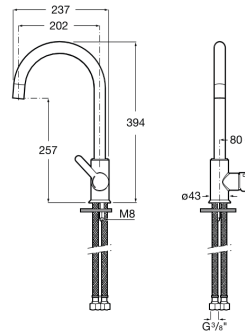

MENCIA

Kitchen mixer with swivel C-spout. Cold Start

TECHNICAL DRAWINGS

FEATURES

Kitchen mixer with swivel C-spout and flexible supply hoses. Cold Start.

Aerator type: Integrated aerator

Application place: Kitchen sink

Cold water position in the center

Faucet type: Single-lever

Flexible supply hoses included

Handle position: Lateral

Installation type: Deck-mounted

Spout position: High

Swivel spout

Type of cartridge: Ceramic

Waste type: Waste not included

Water and energy saving

Water connection thread: 3/8"

Water flow restrictor

Evershine

SoftTurn

Mencia

Flexibility, practicality with a touch of sober and elegant colours to give prominence to the kitchen.