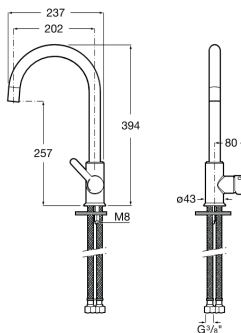

**MENCIA**

**Kitchen sink mixer with swivel spout, Cold Start. Space grey**

**TECHNICAL DRAWINGS**

**FEATURES**

- Aerator type: Integrated aerator
- Application place: Kitchen sink
- Cold water position in the center
- Faucet type: Single-lever
- Flexible supply hoses included
- Handle position: Lateral
- Installation type: Deck-mounted
- Spout position: High
- Swivel spout
- Type of cartridge: Ceramic
- Waste type: Waste not included
- Water and energy saving
- Water connection thread: 3/8"
- Water flow restrictor