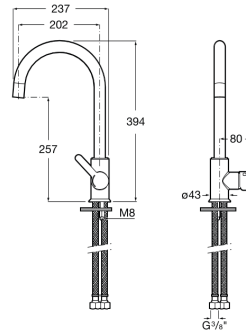

MENCIA

Kitchen sink mixer with swivel spout, Cold Start. Black

TECHNICAL DRAWINGS

FEATURES

- Aerator type: Integrated aerator
- Application place: Kitchen sink
- Cold water position in the center
- Faucet type: Single-lever
- Finish: Black
- Flexible supply hoses included
- Handle position: Lateral
- Installation type: Deck-mounted
- Spout position: High
- Swivel spout
- Type of cartridge: Ceramic
- Waste type: Waste not included
- Water and energy saving
- Water connection thread: 3/8"
- Water flow restrictor