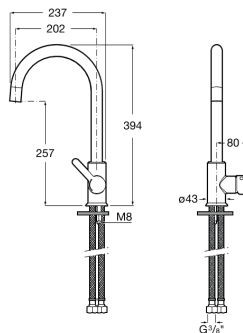

MENCIA

Kitchen sink mixer with swivel spout, Cold Start. Black

TECHNICAL DRAWINGS

FEATURES

- Aerator type: Integrated aerator
- Application place: Kitchen sink
- Cold water position in the center
- Faucet type: Single-lever
- Finish: Black
- Flexible supply hoses included
- Handle position: Lateral
- Installation type: Deck-mounted
- Spout position: High
- Swivel spout
- Type of cartridge: Ceramic
- Waste type: Waste not included
- Water and energy saving
- Water connection thread: 3/8"
- Water flow restrictor