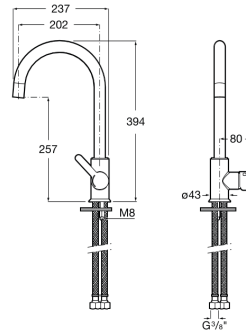

**MENCIA**

**Kitchen sink mixer with swivel spout, Cold Start. Black**

**TECHNICAL DRAWINGS**

**FEATURES**

- Aerator type: Integrated aerator
- Application place: Kitchen sink
- Cold water position in the center
- Faucet type: Single-lever
- Flexible supply hoses included
- Handle position: Lateral
- Installation type: Deck-mounted
- Spout position: High
- Swivel spout
- Type of cartridge: Ceramic
- Waste type: Waste not included
- Water and energy saving
- Water connection thread: 3/8"
- Water flow restrictor