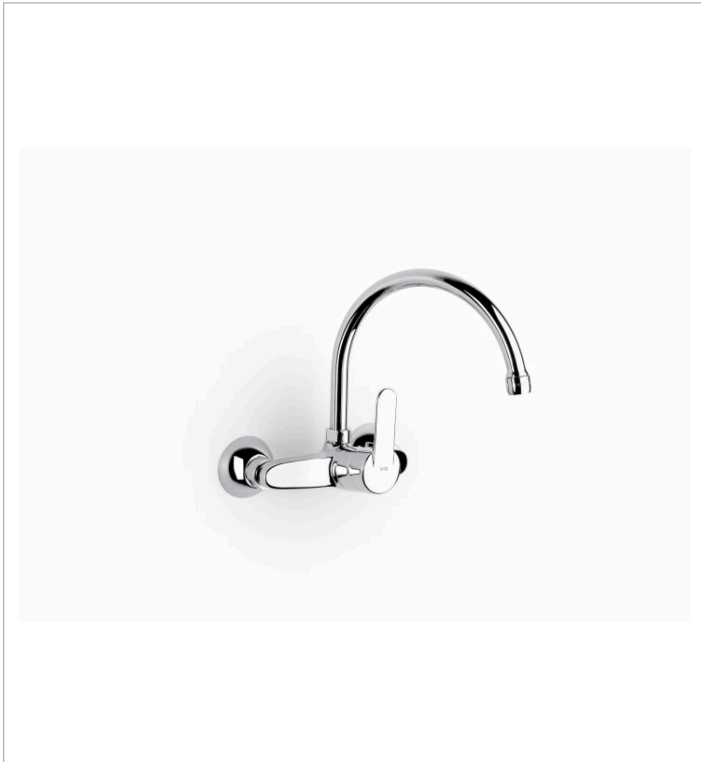

VICTORIA

Wall-mounted kitchen sink mixer with swivel spout

TECHNICAL DRAWINGS

FEATURES

Aerator type: Integrated aerator

Application place: Kitchen sink

Faucet type: Single-lever

Finish: Chrome

Handle position: Lateral

Installation type: Wall-mounted

Maximum width between connections (mm): 166

Minimum width between connections (mm): 134

Spout position: High

Swivel spout

Type of cartridge: Ceramic

Water connection thread: 1/2"

Evershine

SoftTurn

Victoria

A traditional response to classic atmospheres. Elegant and functional curves in an extensive collection of pieces that combine simplicity and versatility, offering the convenience of well-tried solutions.