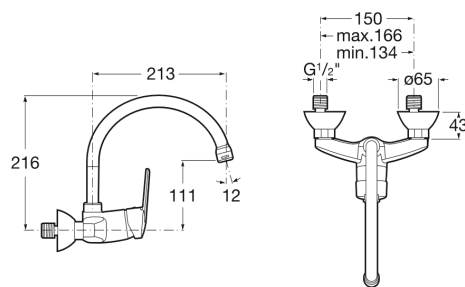

VICTORIA

Wall-mounted kitchen sink mixer with swivel spout

TECHNICAL DRAWINGS

FEATURES

Aerator type: Integrated aerator

Application place: Kitchen sink

Faucet type: Single-lever

Finish: Chrome

Handle position: Lateral

Installation type: Wall-mounted

Maximum width between connections (mm): 166

Minimum width between connections (mm): 134

Spout position: High

Swivel spout

Type of cartridge: Ceramic

Water connection thread: 1/2"