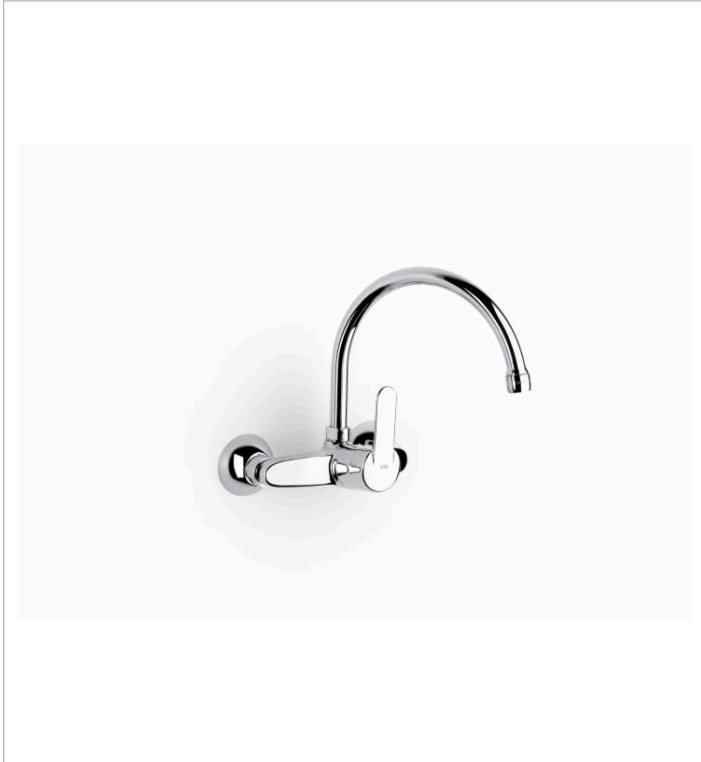

VICTORIA

Wall-mounted kitchen sink mixer with swivel spout

TECHNICAL DRAWINGS

FEATURES

Aerator type: Integrated aerator

Application place: Kitchen sink

Faucet type: Single-lever

Handle position: Lateral

Installation type: Wall-mounted

Maximum width between connections (mm): 166

Minimum width between connections (mm): 134

Spout position: High

Swivel spout

Type of cartridge: Ceramic

Water connection thread: 1/2"

Evershine

SoftTurn

## Victoria

A traditional response to classic atmospheres. Elegant and functional curves in an extensive collection of pieces that combine simplicity and versatility, offering the convenience of well-tried solutions.