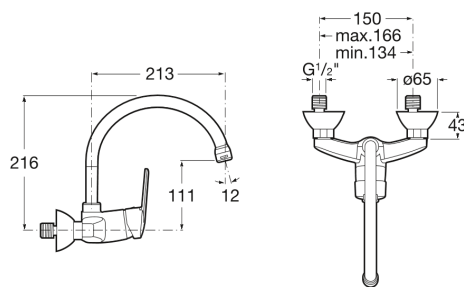

VICTORIA

Wall-mounted kitchen sink mixer with swivel spout

TECHNICAL DRAWINGS

FEATURES

Aerator type: Integrated aerator

Application place: Kitchen sink

Faucet type: Single-lever

Handle position: Lateral

Installation type: Wall-mounted

Maximum width between connections (mm): 166

Minimum width between connections (mm): 134

Spout position: High

Swivel spout

Type of cartridge: Ceramic

Water connection thread: 1/2"