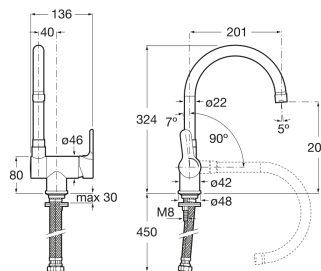

L20

Kitchen mixer with folding swivel C-spout. Cold Start

TECHNICAL DRAWINGS

FEATURES

Kitchen mixer with folding swivel C-spout and flexible supply hoses. Cold Start.

Aerator type: Integrated aerator

Application place: Kitchen sink

Cold water position in the center

Faucet type: Single-lever

Finish: Chrome

Flexible supply hoses included

Handle position: Lateral

Installation type: Deck-mounted

Spout position: High

Sustainable product

Swivel spout

Type of cartridge: Ceramic

Water and energy saving

Evershine

SoftTurn

L20

Simply contemporary, sustainable and smart. One of Roca's innovative faucets collections with Cold Start technology to improve energy saving.