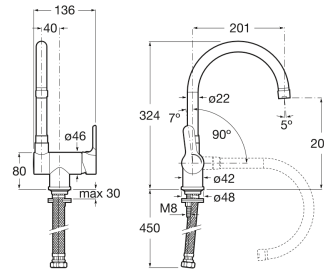

### TECHNICAL DRAWINGS

Flexible supply hoses included

Handle position: Lateral

Installation type: Deck-mounted

Spout position: High

Sustainable product

Swivel spout

Type of cartridge: Ceramic

Water and energy saving