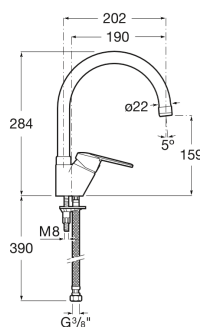

VICTORIA

Kitchen sink mixer with swivel spout

TECHNICAL DRAWINGS

FEATURES

- Aerator type: Integrated aerator
- Application place: Kitchen sink
- Faucet type: Single-lever
- Flexible supply hoses included
- Handle position: Lateral
- Installation type: Deck-mounted
- Spout position: High
- Swivel spout
- Type of cartridge: Ceramic