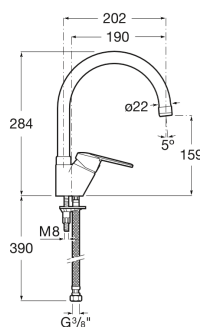

VICTORIA

Kitchen sink mixer with swivel spout

TECHNICAL DRAWINGS

FEATURES

- Aerator type: Integrated aerator
- Application place: Kitchen sink
- Faucet type: Single-lever
- Finish: Chrome
- Flexible supply hoses included
- Handle position: Lateral
- Installation type: Deck-mounted
- Spout position: High
- Swivel spout
- Type of cartridge: Ceramic