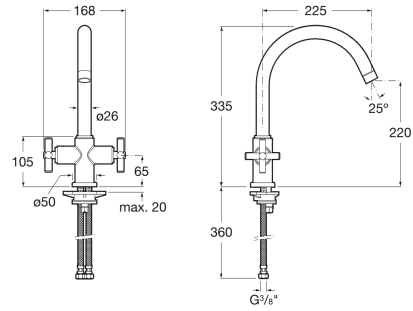

LOFT

Kitchen sink mixer with swivel spout

TECHNICAL DRAWINGS

FEATURES

- Aerator type: Integrated aerator
- Application place: Kitchen sink
- Faucet type: Twin-lever
- Flexible supply hoses included
- Installation type: Deck-mounted
- Spout position: High
- Swivel spout
- Twin lever control: 1/2 Turn