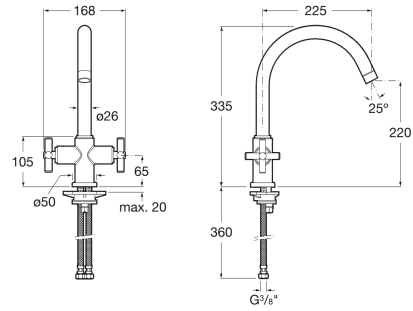

LOFT

Kitchen sink mixer with swivel spout

TECHNICAL DRAWINGS

FEATURES

- Aerator type: Integrated aerator
- Application place: Kitchen sink
- Faucet type: Twin-lever
- Finish: Chrome
- Flexible supply hoses included
- Installation type: Deck-mounted
- Spout position: High
- Swivel spout
- Twin lever control: 1/2 Turn