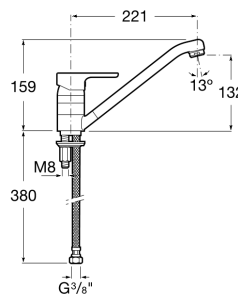

L20

Kitchen mixer with swivel spout. Cold Start

TECHNICAL DRAWINGS

FEATURES

Kitchen mixer with swivel spout and flexible supply hoses. Cold Start.

Aerator type: Integrated aerator

Application place: Kitchen sink

Cold water position in the center

Faucet type: Single-lever

Flexible supply hoses included

Handle position: Top

Installation type: Deck-mounted

Spout position: Central

Sustainable product

Swivel spout