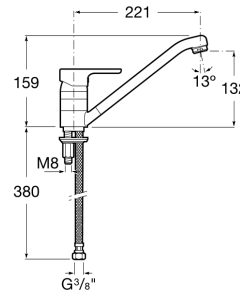

L20

Kitchen mixer with swivel spout. Cold Start

TECHNICAL DRAWINGS

FEATURES

Kitchen mixer with swivel spout and flexible supply hoses. Cold Start.

Aerator type: Integrated aerator

Application place: Kitchen sink

Cold water position in the center

Faucet type: Single-lever

Finish: Chrome

Flexible supply hoses included

Handle position: Top

Installation type: Deck-mounted

Spout position: Central

Sustainable product

Swivel spout

Type of cartridge: Ceramic

Water and energy saving

Evershine

SoftTurn

L20

Simply contemporary, sustainable and smart. One of Roca's innovative faucets collections with Cold Start technology to improve energy saving.