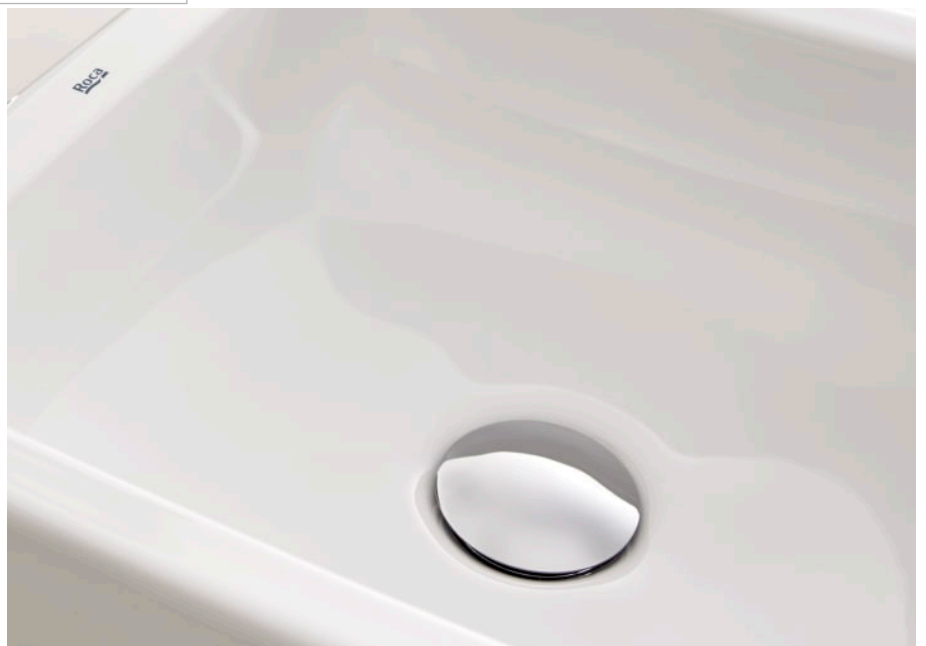

INSTALLATION AND USER MANUALS

[Installation Handbook](#)

[Installation Handbook](#)