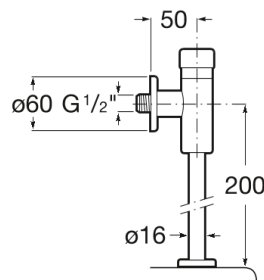

AQUA

Comfort - Wall-mounted 1/2" urinal flush valve with push-button

TECHNICAL DRAWINGS

FEATURES

Wall-mounted 1/2" urinal flush valve with push-button.

Application place: Urinal

Discharge pipe: Straight

Faucet type: Self-closing technology

Flow regulator

Installation type: Wall-mounted

Type of handle: Push button

Water connection thread: 1/2"

BOUGHT TOGETHER FREQUENTLY

Urinal with top inlet

353330..1

Urinal with top inlet