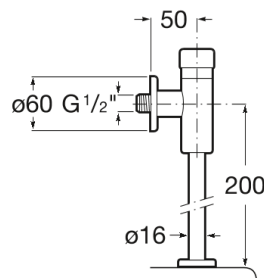

AQUA

Comfort - Wall-mounted 1/2" urinal flush valve with push-button

TECHNICAL DRAWINGS

FEATURES

Wall-mounted 1/2" urinal flush valve with push-button.

Application place: Urinal

Discharge pipe: Straight

Faucet type: Self-closing technology

Finish: Chrome

Flow regulator

Installation type: Wall-mounted

Type of handle: Push button

Water connection thread: 1/2"

BOUGHT TOGETHER FREQUENTLY

Urinal with top inlet

353330..1