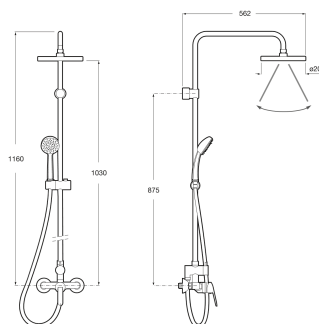

VICTORIA

M - BASIC - Single lever shower column

DIMENSIONS

Width 562 mm  
Height 1165 mm

COLOURS AND FINISHES

C0 Chrome

TECHNICAL DRAWINGS

FEATURES

Faucet: Included

Finish: Chrome

Handshower: Included

Installation type: Wall-mounted

Minimum water pressure required (bar): 2

Mixer type: Single lever

Number of water outlets: 2

Shower flexible hose included

Shower head shape: Circular

Suitable for: Shower

Evershine

Shower head functions  
Shower head functions: Rain