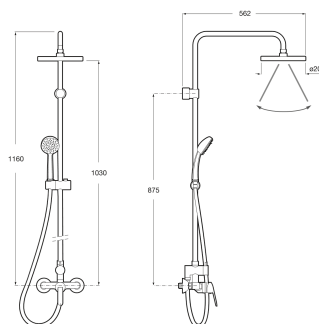

VICTORIA

M - BASIC - Single lever shower column

DIMENSIONS

Width 562 mm
Height 1165 mm

COLOURS AND FINISHES

C0 Chrome

TECHNICAL DRAWINGS

FEATURES

Faucet: Included

Finish: Chrome

Handshower: Included

Installation type: Wall-mounted

Minimum water pressure required (bar): 2

Mixer type: Single lever

Number of water outlets: 2

Shower flexible hose included

Shower head shape: Circular

Suitable for: Shower

Evershine

Shower head functions
Shower head functions: Rain

Victoria

A traditional response to classic atmospheres. Elegant and functional curves in an extensive collection of pieces that combine simplicity and versatility, offering the convenience of well-tried solutions.