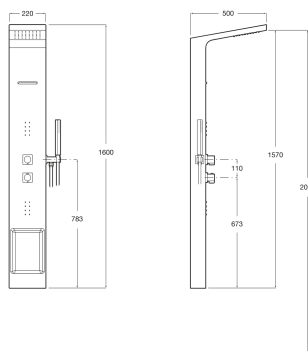

ETERNAL

Hydromassage thermostatic column

DIMENSIONS

Length 220 mm
 Width 500 mm
 Height 1600 mm

COLOURS AND FINISHES

C0 Chrome

TECHNICAL DRAWINGS

FEATURES

- Faucet: Included
- Finish: White
- Flexible hose length (m): 1.75
- Handshower: Included
- Hydromassage
- Hydromassage jets functions: Back, Lumbar
- Installation type: Freestanding
- Minimum water pressure required (bar): 1
- Mixer type: Thermostatic
- Number of jets: 3
- Number of water outlets: 5
- Shelf
- Shower flexible hose included
- Shower head shape: Rectangular
- Suitable for: Shower
- Type of hydromassage: Relaxing
- Waterfall

Handshower functions

Handshower functions: Rain

Shower head functions

Shower head functions: Rain

Eternal

The shower as never experienced before. Enjoy it with Eternal, Roca's latest thermostatic hydromassage column, manufactured in Surfex®. With large-sized shower-head, cascade water outlet, hydromassage jets and integrated drawer.