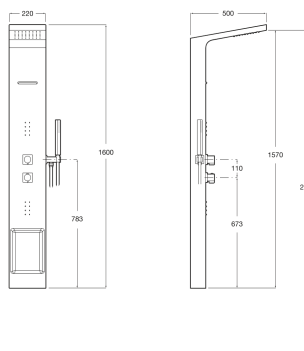

ETERNAL

Hydromassage thermostatic column

DIMENSIONS

Length 220 mm
 Width 500 mm
 Height 1600 mm

COLOURS AND FINISHES

TECHNICAL DRAWINGS

FEATURES

- Faucet: Included
- Finish: White
- Flexible hose length (m): 1.75
- Handshower: Included
- Hydromassage
- Hydromassage jets functions: Back, Lumbar
- Installation type: Freestanding
- Minimum water pressure required (bar): 1
- Mixer type: Thermostatic
- Number of jets: 3
- Number of water outlets: 5
- Shelf
- Shower flexible hose included
- Shower head shape: Rectangular
- Suitable for: Shower
- Type of hydromassage: Relaxing
- Waterfall

Handshower functions

Handshower functions: Rain

Shower head functions

Shower head functions: Rain

Eternal

The shower as never experienced before. Enjoy it with Eternal, Roca's latest thermostatic hydromassage column, manufactured in Surfex®. With large-sized shower-head, cascade water outlet, hydromassage jets and integrated drawer.