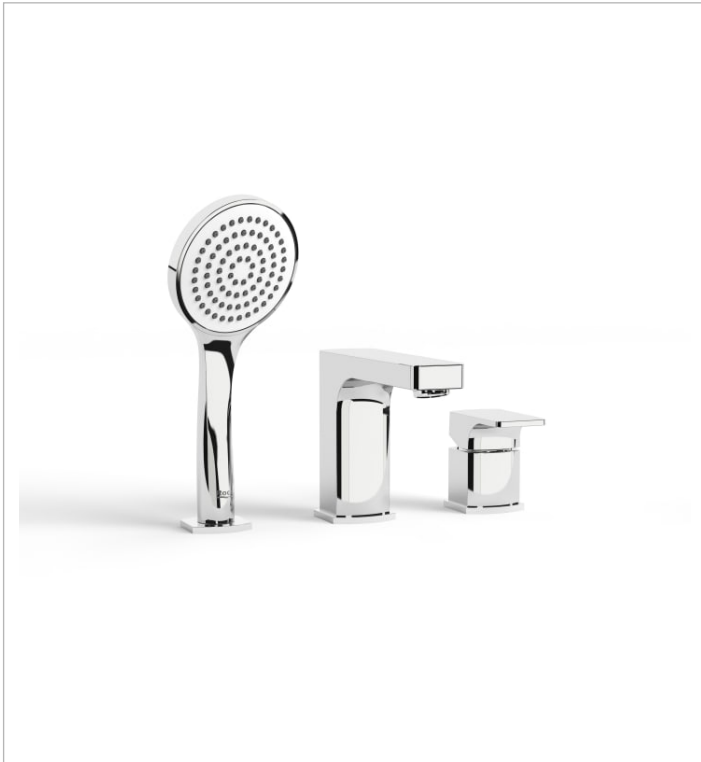

L90

Deck-mounted bath-shower mixer with bath spout, diverter, hand-shower and flexible hose

TECHNICAL DRAWINGS

FEATURES

Deck-mounted bath-shower mixer with bath spout, diverter, hand-shower and 1.60 m flexible shower hose.

Aerator type: Integrated aerator

Application place: Bathtub, Shower

Diverter: Automatic

Faucet type: Single-lever

Finish: Chrome

Flexible supply hoses included

Handle position: Lateral

Installation type: Deck-mounted

Type of cartridge: Ceramic

Evershine

SoftTurn

L90

Committed to the perfection of a finish that leads us to a universe ruled by technology. A sequence of angles, straight lines and planes in a singular style proposal, specially recommended for those who love design inspired by urban life.