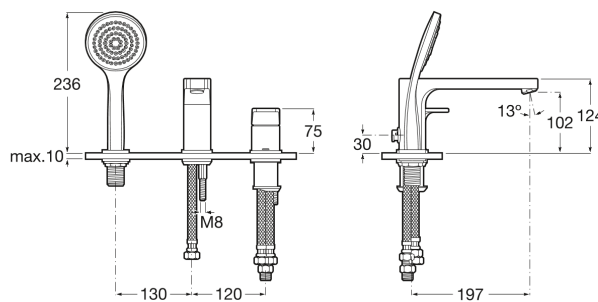

L90

Deck-mounted bath-shower mixer with bath spout, diverter, hand-shower and flexible hose

TECHNICAL DRAWINGS

FEATURES

Deck-mounted bath-shower mixer with bath spout, diverter, hand-shower and 1.60 m flexible shower hose.

Aerator type: Integrated aerator

Application place: Bathtub, Shower

Diverter: Automatic

Faucet type: Single-lever

Flexible supply hoses included

Handle position: Lateral

Installation type: Deck-mounted

Type of cartridge: Ceramic