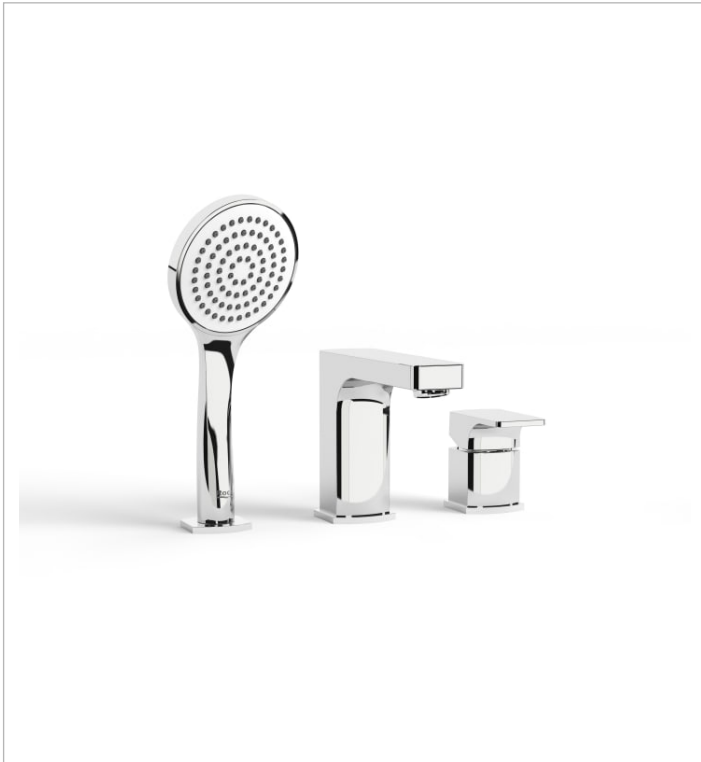

L90

Deck-mounted bath-shower mixer with bath spout, diverter, hand-shower and flexible hose

TECHNICAL DRAWINGS

FEATURES

Deck-mounted bath-shower mixer with bath spout, diverter, hand-shower and 1.60 m flexible shower hose.

Aerator type: Integrated aerator

Application place: Bathtub, Shower

Diverter: Automatic

Faucet type: Single-lever

Flexible supply hoses included

Handle position: Lateral

Installation type: Deck-mounted

Type of cartridge: Ceramic

Evershine

SoftTurn

L90

Committed to the perfection of a finish that leads us to a universe ruled by technology. A sequence of angles, straight lines and planes in a singular style proposal, specially recommended for those who love design inspired by urban life.