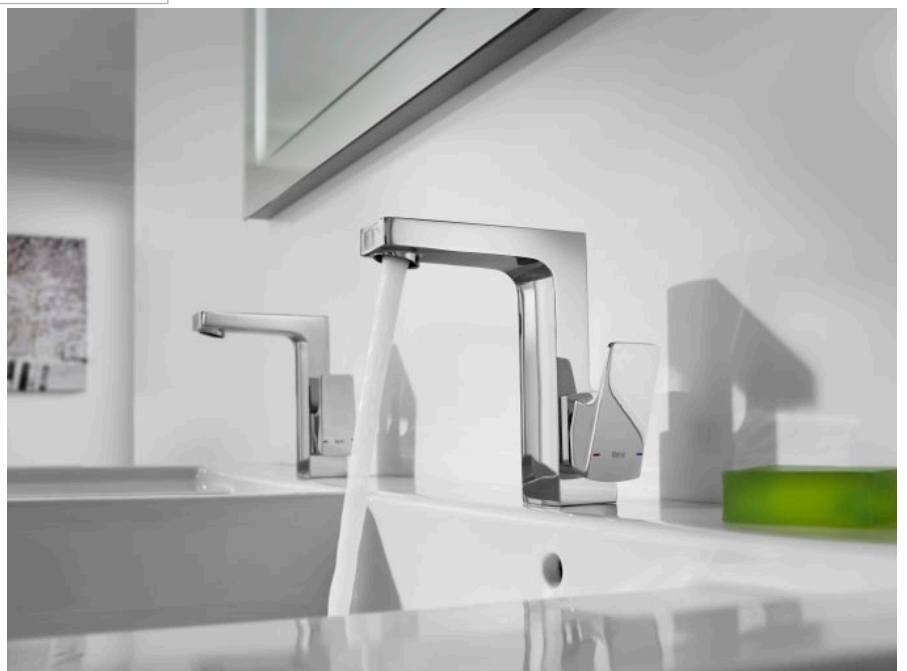

L90

Deck-mounted bath-shower mixer with bath spout, diverter, hand-shower and flexible hose

TECHNICAL DRAWINGS

FEATURES

Deck-mounted bath-shower mixer with bath spout, diverter, hand-shower and 1.60 m flexible shower hose.

Aerator type: Integrated aerator

Application place: Bathtub, Shower

Diverter: Automatic

Faucet type: Single-lever

Finish: Chrome

Flexible supply hoses included

Handle position: Lateral

Installation type: Deck-mounted

Type of cartridge: Ceramic

Evershine

SoftTurn

L90

Committed to the perfection of a finish that leads us to a universe ruled by technology. A sequence of angles, straight lines and planes in a singular style proposal, specially recommended for those who love design inspired by urban life.