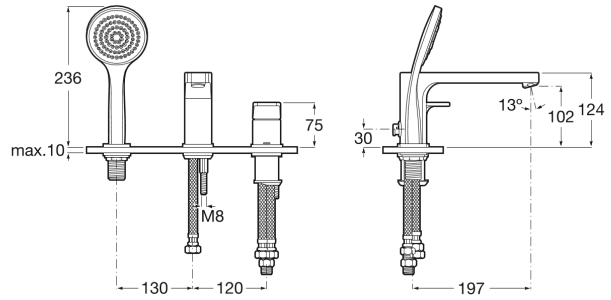

L90

Deck-mounted bath-shower mixer with bath spout, diverter, hand-shower and flexible hose

TECHNICAL DRAWINGS

FEATURES

Deck-mounted bath-shower mixer with bath spout, diverter, hand-shower and 1.60 m flexible shower hose.

Aerator type: Integrated aerator

Application place: Bathtub, Shower

Diverter: Automatic

Faucet type: Single-lever

Finish: Chrome

Flexible supply hoses included

Handle position: Lateral

Installation type: Deck-mounted