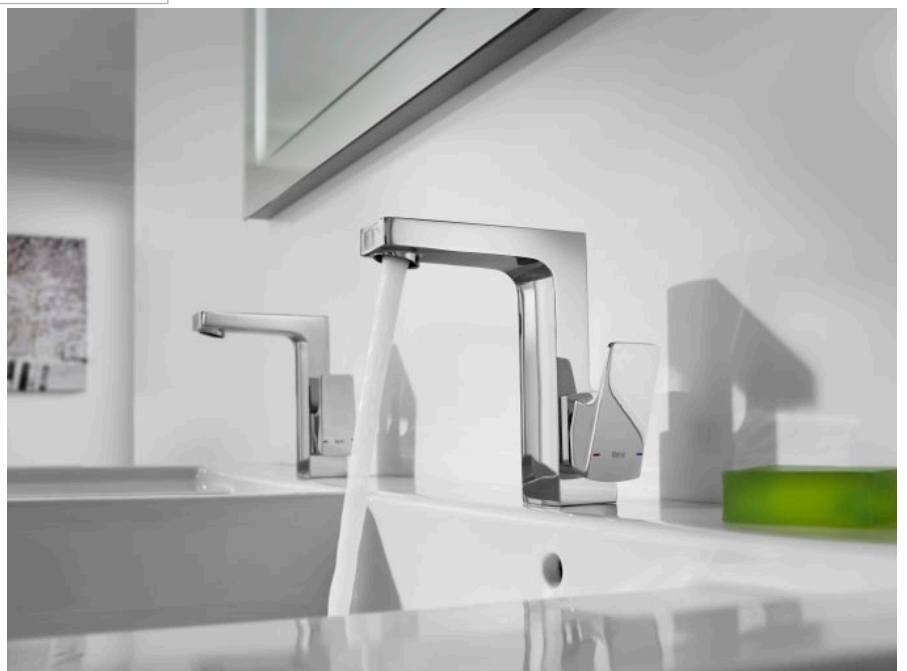

L90

Deck-mounted bath-shower mixer with bath spout, diverter, hand-shower and flexible hose

TECHNICAL DRAWINGS

FEATURES

Deck-mounted bath-shower mixer with bath spout, diverter, hand-shower and 1.60 m flexible shower hose.

Aerator type: Integrated aerator

Application place: Bathtub, Shower

Diverter: Automatic

Faucet type: Single-lever

Flexible supply hoses included

Handle position: Lateral

Installation type: Deck-mounted

Type of cartridge: Ceramic

Evershine

SoftTurn

L90

Committed to the perfection of a finish that leads us to a universe ruled by technology. A sequence of angles, straight lines and planes in a singular style proposal, specially recommended for those who love design inspired by urban life.