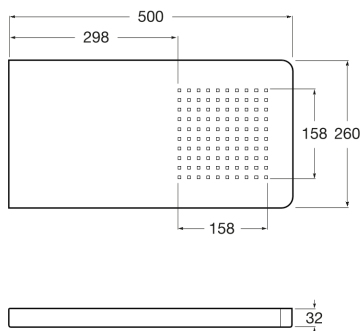

PUZZLE

Stainless steel shower head for wall installation

TECHNICAL DRAWINGS

FEATURES

- Finish: Stainless steel
- Installation place: Wall
- Number of functions: 1
- Number of ways: 1
- Shower head length (mm): 500
- Shower head shape: Rectangular
- Shower head width (mm): 260