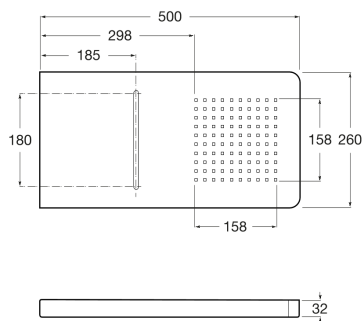

PUZZLE

Stainless steel shower head with waterfall for wall installation

TECHNICAL DRAWINGS

FEATURES

- Finish: Stainless steel
- Installation place: Wall
- Number of functions: 2
- Number of ways: 2
- Shower head length (mm): 500
- Shower head shape: Rectangular
- Shower head width (mm): 260