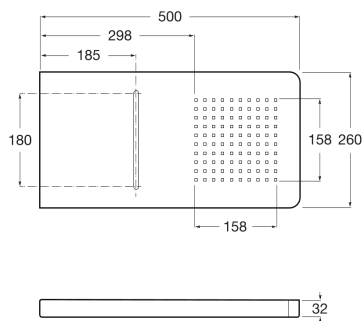

PUZZLE

Stainless steel shower head with waterfall for wall installation

TECHNICAL DRAWINGS

FEATURES

- Finish: Stainless steel
- Installation place: Wall
- Number of functions: 2
- Number of ways: 2
- Shower head length (mm): 500
- Shower head shape: Rectangular
- Shower head width (mm): 260