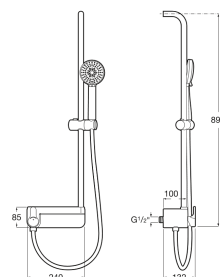

DECK

M - Single-lever bath-shower column with shelf

DIMENSIONS

Width 132 mm
Height 894 mm

COLOURS AND FINISHES

C0 Chrome

TECHNICAL DRAWINGS

FEATURES

Single-lever shower column with shelf and fixed height. Includes Ø 100 mm hand-shower with 3 functions, 1.75 m satin PVC flexible shower hose and height-adjustable swivel bracket.

Faucet: Included

Finish: Chrome

Handshower: Included

Installation type: Wall-mounted

Mixer type: Single lever

Number of water outlets: 1

Shelf

Shower flexible hose included

Suitable for: Shower

Handshower functions
Handshower functions: Pulse

Handshower functions
Handshower functions: Rain

Handshower functions
Handshower functions: Softy

Deck

A collection of shower columns with single lever (Deck-M) and thermostatic (Deck-T) options with a practical shelf to keep the showering essentials close by.