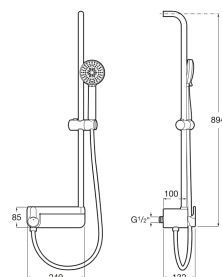

DECK

M - Single-lever bath-shower column with shelf

DIMENSIONS

Width 132 mm
Height 894 mm

COLOURS AND FINISHES

TECHNICAL DRAWINGS

FEATURES

Single-lever shower column with shelf and fixed height. Includes Ø 100 mm hand-shower with 3 functions, 1.75 m satin PVC flexible shower hose and height-adjustable swivel bracket.

Faucet: Included

Finish: Chrome

Handshower: Included

Installation type: Wall-mounted

Mixer type: Single lever

Number of water outlets: 1

Shelf

Shower flexible hose included

Suitable for: Shower

Handshower functions
Handshower functions: Pulse

Handshower functions
Handshower functions: Rain

Handshower functions
Handshower functions: Softy

Deck

A collection of shower columns with single lever (Deck-M) and thermostatic (Deck-T) options with a practical shelf to keep the showering essentials close by.