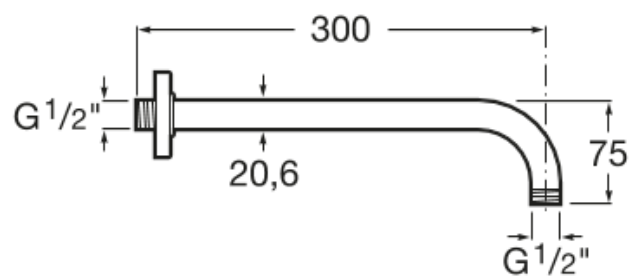

Wall arm for shower head

DIMENSIONS

Length 300 mm
Height 75 mm

COLOURS AND FINISHES

C0 Chrome

TECHNICAL DRAWINGS

FEATURES

Wall arm for shower head.

BOUGHT TOGETHER FREQUENTLY

Square adjustable stainless steel shower head for wall or ceiling installation in chrome

5B2450C00

Round adjustable stainless steel shower head for wall or ceiling installation in chrome

5B2550C00

Round adjustable stainless steel shower head for wall or ceiling installation in chrome

5B2650C00

Square adjustable stainless steel shower head for wall or ceiling installation in chrome

5B2750C00

5B2350C00

Square adjustable ABS shower head for wall or ceiling installation in chrome

5B3050C00