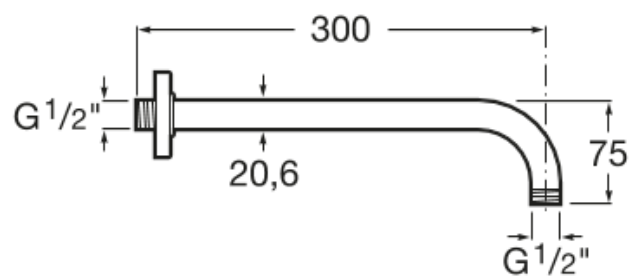

### Wall arm for shower head

DIMENSIONS

Length 300 mm  
Height 75 mm

COLOURS AND FINISHES

C0 Chrome

TECHNICAL DRAWINGS

FEATURES

Wall arm for shower head.

BOUGHT TOGETHER FREQUENTLY

Square adjustable stainless steel shower head for wall or ceiling installation in chrome

5B2450C00

Round adjustable stainless steel shower head for wall or ceiling installation in chrome

5B2550C00

Round adjustable stainless steel shower head for wall or ceiling installation in chrome

5B2650C00

Square adjustable stainless steel shower head for wall or ceiling installation in chrome

5B2750C00

5B2350C00

Square adjustable ABS shower head for wall or ceiling installation in chrome

5B3050C00