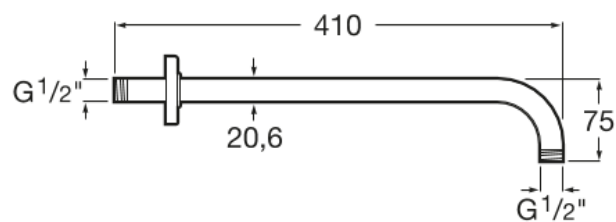

Straight wall arm for shower head

DIMENSIONS

Length	400 mm
Width	80 mm
Height	75 mm

COLOURS AND FINISHES

C0 Chrome

TECHNICAL DRAWINGS

FEATURES

BOUGHT TOGETHER FREQUENTLY

Square adjustable stainless steel shower head for wall or ceiling installation in chrome

5B2450C00

Round adjustable stainless steel shower head for wall or ceiling installation in chrome

5B2550C00

Round adjustable stainless steel shower head for wall or ceiling installation in chrome

5B2650C00

Square adjustable stainless steel shower head for wall or ceiling installation in chrome

5B2750C00

Square adjustable stainless steel shower head for wall or ceiling installation in chrome

5B2850C00