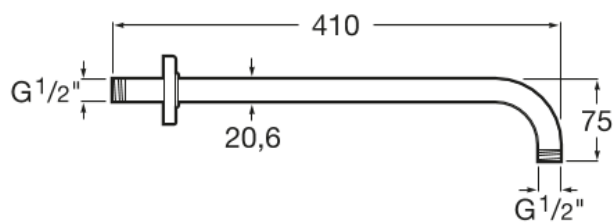

### Straight wall arm for shower head

**DIMENSIONS**

Length 400 mm  
 Width 80 mm  
 Height 75 mm

**COLOURS AND FINISHES**

C0 Chrome

**TECHNICAL DRAWINGS**

**FEATURES**

## BOUGHT TOGETHER FREQUENTLY

Square adjustable stainless steel shower head for wall or ceiling installation in chrome

5B2450C00

Round adjustable stainless steel shower head for wall or ceiling installation in chrome

5B2550C00

Round adjustable stainless steel shower head for wall or ceiling installation in chrome

5B2650C00

Square adjustable stainless steel shower head for wall or ceiling installation in chrome

5B2750C00

5B2350C00

Square adjustable ABS shower head for wall or ceiling installation in chrome

5B3050C00