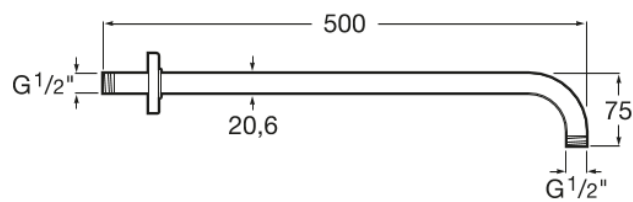

## Wall arm for shower head

### DIMENSIONS

Length 500 mm  
Height 75 mm

### FEATURES

Wall arm for shower head.