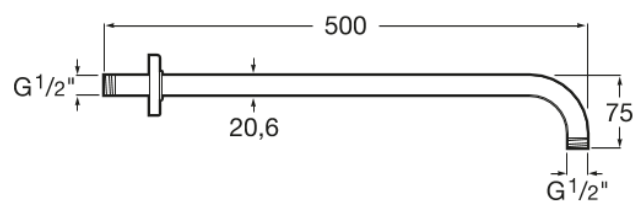

Wall arm for shower head

DIMENSIONS

Length 500 mm
Height 75 mm

COLOURS AND FINISHES

C0 Chrome

TECHNICAL DRAWINGS

FEATURES

Wall arm for shower head.

BOUGHT TOGETHER FREQUENTLY

Square adjustable stainless steel shower head for wall or ceiling installation in chrome

5B2450C00

Round adjustable stainless steel shower head for wall or ceiling installation in chrome

5B2550C00

Round adjustable stainless steel shower head for wall or ceiling installation in chrome

5B2650C00

Square adjustable stainless steel shower head for wall or ceiling installation in chrome

5B2750C00

5B2350C00

Square adjustable ABS shower head for wall or ceiling installation in chrome

5B3050C00