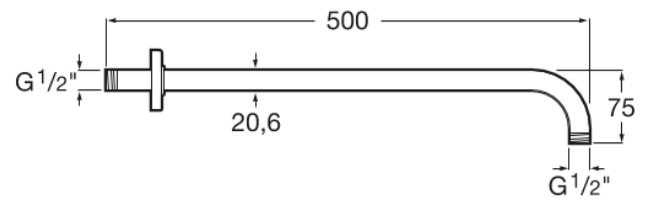

TECHNICAL DRAWINGS

FEATURES

Wall arm for shower head.