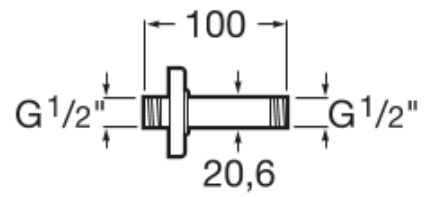

Ceiling arm for shower head

DIMENSIONS

Length 100 mm

COLOURS AND FINISHES

C0 Chrome

TECHNICAL DRAWINGS

FEATURES

Ceiling arm for shower head.

BOUGHT TOGETHER FREQUENTLY

Square adjustable stainless steel shower head for wall or ceiling installation in chrome

5B2450C00

Round adjustable stainless steel shower head for wall or ceiling installation in chrome

5B2550C00

Round adjustable stainless steel shower head for wall or ceiling installation in chrome

5B2650C00

Square adjustable stainless steel shower head for wall or ceiling installation in chrome

5B2750C00