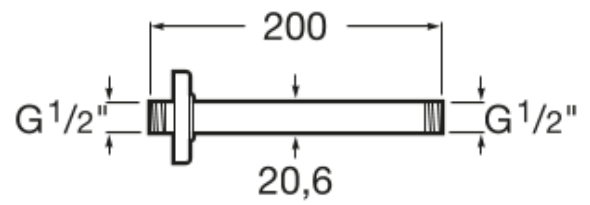

TECHNICAL DRAWINGS