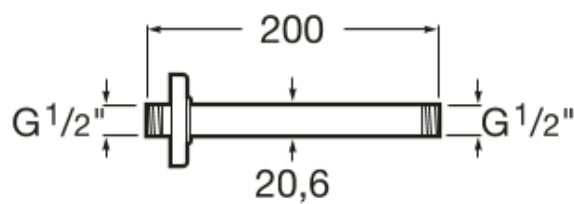

### Straight ceiling arm for shower head

DIMENSIONS

Height 200 mm

COLOURS AND FINISHES

C0 Chrome

TECHNICAL DRAWINGS

FEATURES

## BOUGHT TOGETHER FREQUENTLY

Square adjustable stainless steel shower head for wall or ceiling installation in chrome

5B2450C00

Round adjustable stainless steel shower head for wall or ceiling installation in chrome

5B2550C00

Round adjustable stainless steel shower head for wall or ceiling installation in chrome

5B2650C00

Square adjustable stainless steel shower head for wall or ceiling installation in chrome

5B2750C00