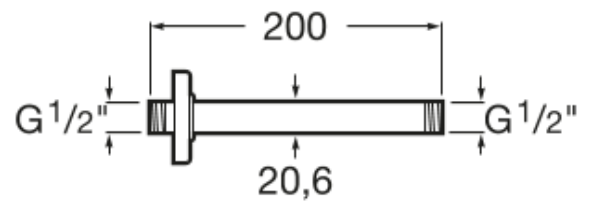

### Straight ceiling arm for shower head

DIMENSIONS

Height 200 mm

COLOURS AND FINISHES

C0 Chrome

TECHNICAL DRAWINGS

FEATURES

BOUGHT TOGETHER FREQUENTLY

Square adjustable stainless steel shower head for wall or ceiling installation in chrome

5B2450C00

Round adjustable stainless steel shower head for wall or ceiling installation in chrome

5B2550C00

Round adjustable stainless steel shower head for wall or ceiling installation in chrome

5B2650C00

Square adjustable stainless steel shower head for wall or ceiling installation in chrome

5B2750C00

Square adjustable stainless steel shower head for wall or ceiling installation in chrome

5B2850C00