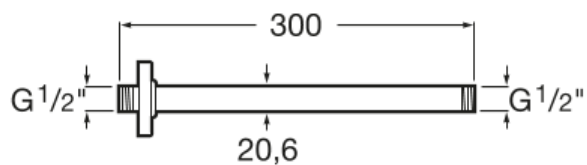

Ceiling arm for shower head

DIMENSIONS

Height 300 mm

COLOURS AND FINISHES

C0 Chrome

TECHNICAL DRAWINGS

FEATURES

Ceiling arm for shower head.

BOUGHT TOGETHER FREQUENTLY

Square adjustable stainless steel shower head for wall or ceiling installation in chrome

5B2450C00

Round adjustable stainless steel shower head for wall or ceiling installation in chrome

5B2550C00

Round adjustable stainless steel shower head for wall or ceiling installation in chrome

5B2650C00

Square adjustable stainless steel shower head for wall or ceiling installation in chrome

5B2750C00