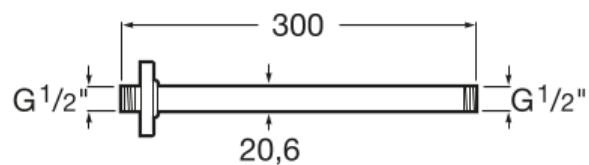

Ceiling arm for shower head

DIMENSIONS

Height 300 mm

COLOURS AND FINISHES

C0 Chrome

TECHNICAL DRAWINGS

FEATURES

Ceiling arm for shower head.

BOUGHT TOGETHER FREQUENTLY

Square adjustable stainless steel shower head for wall or ceiling installation in chrome

5B2450C00

Round adjustable stainless steel shower head for wall or ceiling installation in chrome

5B2550C00

Round adjustable stainless steel shower head for wall or ceiling installation in chrome

5B2650C00

Square adjustable stainless steel shower head for wall or ceiling installation in chrome

5B2750C00