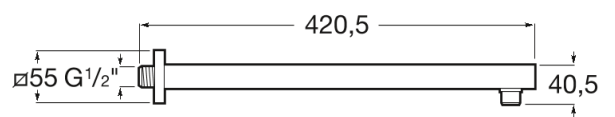

TECHNICAL DRAWINGS

FEATURES

Wall arm for shower head.