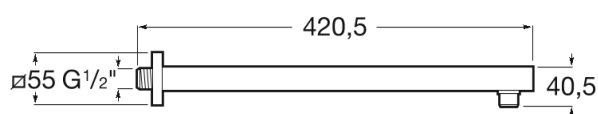

COLOURS AND FINISHES

TECHNICAL DRAWINGS

FEATURES

Wall arm for shower head.