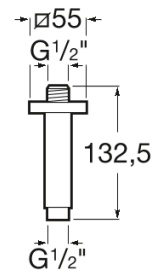

Square ceiling arm for shower head

DIMENSIONS

Length 100 mm

COLOURS AND FINISHES

C0 Chrome

TECHNICAL DRAWINGS

FEATURES

Ceiling arm for shower head.

BOUGHT TOGETHER FREQUENTLY

Square adjustable stainless steel shower head for wall or ceiling installation in chrome

5B2450C00

Round adjustable stainless steel shower head for wall or ceiling installation in chrome

5B2550C00

Round adjustable stainless steel shower head for wall or ceiling installation in chrome

5B2650C00

Square adjustable stainless steel shower head for wall or ceiling installation in chrome

5B2750C00

5B2350C00

Square adjustable ABS shower head for wall or ceiling installation in chrome

5B3050C00