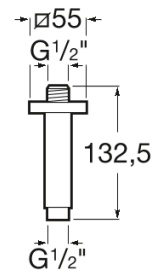

TECHNICAL DRAWINGS

FEATURES

Ceiling arm for shower head.