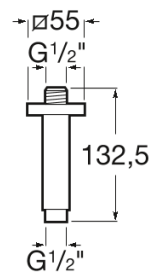

Square ceiling arm for shower head

DIMENSIONS

Length 100 mm

COLOURS AND FINISHES

C0 Chrome

TECHNICAL DRAWINGS

FEATURES

Ceiling arm for shower head.

BOUGHT TOGETHER FREQUENTLY

Square adjustable stainless steel shower head for wall or ceiling installation in chrome

5B2450C00

Round adjustable stainless steel shower head for wall or ceiling installation in chrome

5B2550C00

Round adjustable stainless steel shower head for wall or ceiling installation in chrome

5B2650C00

Square adjustable stainless steel shower head for wall or ceiling installation in chrome

5B2750C00

5B2350C00

Square adjustable ABS shower head for wall or ceiling installation in chrome

5B3050C00