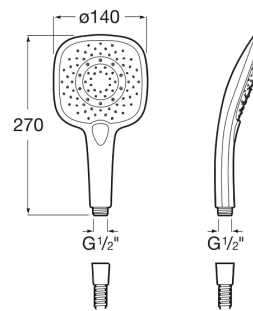

PLENUM

Square - Hand-shower with 3 functions

TECHNICAL DRAWINGS

FEATURES

Hand-shower with 3 functions.

Diameter (mm): 140

Finish: Chrome

Number of functions: 3

Shape: Rectangular

Easyclean ®

Function types
Function types: Pulse

Function types
Function types: Rain

Function types
Function types: RainStorm

Plenum

A multi-function hand shower collection, with a round or square design and a new integrated button that allows you to easily switch between its three functions to obtain greater comfort when enjoying a shower.