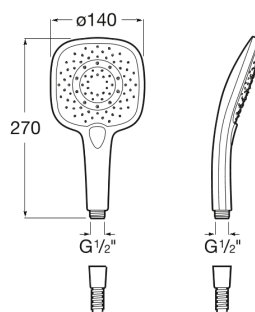

PLENUM

Square - Hand-shower with 3 functions

TECHNICAL DRAWINGS

FEATURES

Hand-shower with 3 functions.

Diameter (mm): 140

Finish: Chrome

Number of functions: 3

Shape: Rectangular

Easyclean ®

Function types
Function types: Pulse

Function types
Function types: Rain

Function types
Function types: RainStorm

Plenum

A multi-function hand shower collection, with a round or square design and a new integrated button that allows you to easily switch between its three functions to obtain greater comfort when enjoying a shower.