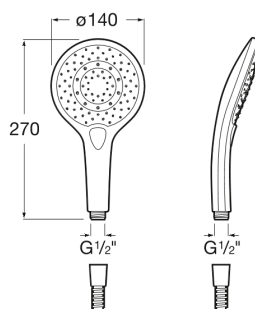

PLENUM

Round - Hand-shower with 3 functions

TECHNICAL DRAWINGS

FEATURES

Hand-shower with 3 functions.

Diameter (mm): 140

Finish: Chrome

Number of functions: 3

Shape: Circular

Easyclean ®

Function types  
Function types: Pulse

Function types  
Function types: Rain

Function types  
Function types: RainStorm

## Plenum

A multi-function hand shower collection, with a round or square design and a new integrated button that allows you to easily switch between its three functions to obtain greater comfort when enjoying a shower.