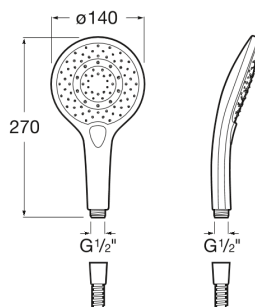

PLENUM

Round - Hand-shower with 3 functions

TECHNICAL DRAWINGS

FEATURES

Hand-shower with 3 functions.

Diameter (mm): 140

Finish: Chrome

Number of functions: 3

Shape: Circular

Easyclean ®

Function types
Function types: Pulse

Function types
Function types: Rain

Function types
Function types: RainStorm

Plenum

A multi-function hand shower collection, with a round or square design and a new integrated button that allows you to easily switch between its three functions to obtain greater comfort when enjoying a shower.