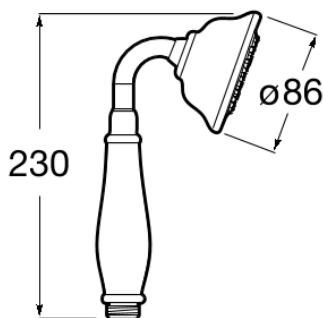

CARMEN

Hand-shower with 1 function

DIMENSIONS

Length	88 mm
Width	88 mm
Height	240 mm

COLOURS AND FINISHES

TECHNICAL DRAWINGS

FEATURES

Hand-shower with 1 function.

Aerated

Diameter (mm): 83

Finish: Chrome

Number of functions: 1

Shape: Circular

Water flow restrictor

Easyclean ®

Function types  
Function types: Rain