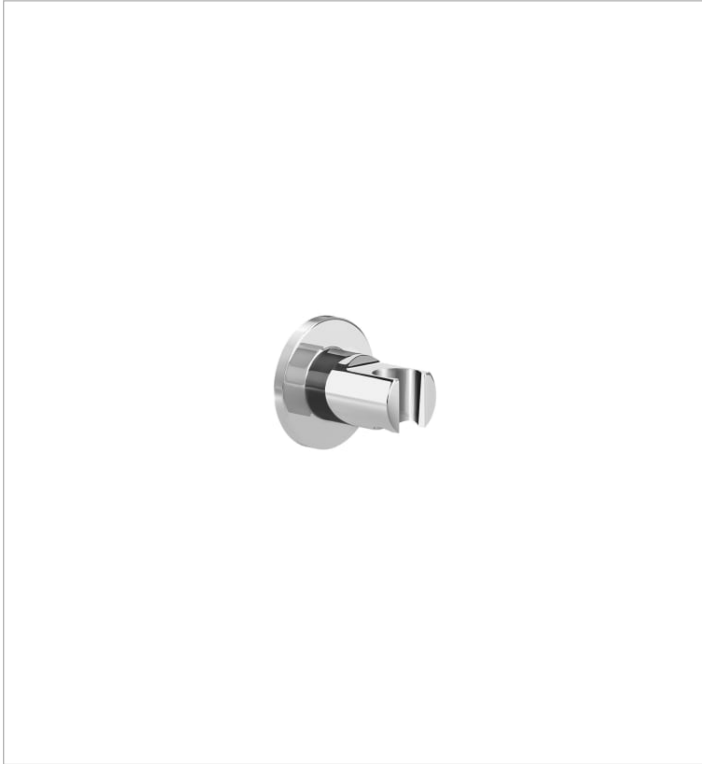

WALL

ROUND - Fixed chromed bracket for hand shower

FEATURES

Wall

Stylised, slim-line and avant-garde forms imbue the bathroom with a touch of distinction and class. This collection is the design response for urban and cosmopolitan interiors through slender and refined strokes.