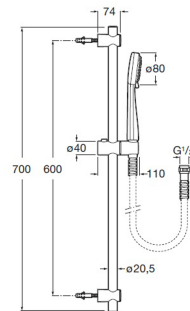

STELLA

Shower kit. Includes 80 mm hand-shower with 3 functions, 700 mm shower bar, adjustable hand-shower bracket and 1.70 m PVC flexible shower hose

TECHNICAL DRAWINGS

FEATURES

Shower kit. Includes 80 mm hand-shower with 3 functions, 700 mm shower bar, adjustable hand-shower bracket and 1.70 m PVC flexible shower hose.

Diameter (mm): 80

Finish: Chrome

Flexible hose included

Number of functions: 3

Shape: Circular

Slide bar included

Slide bar length (mm): 700

Wall bracket included