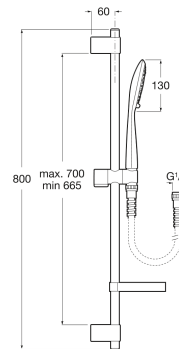

**SENSUM**

**Round - Shower kit. Includes 130 mm hand-shower with 4 functions, 800 mm shower bar, adjustable hand-shower bracket, soap dish and 1.70 m satin PVC flexible shower hose**

**TECHNICAL DRAWINGS**

**FEATURES**

Shower kit. Includes 130 mm hand-shower with 4 functions, 800 mm shower bar, adjustable hand-shower bracket, soap dish and 1.70 m satin PVC flexible shower hose.

Diameter (mm): 130

Finish: Chrome

Flexible hose included

Number of functions: 4

Shape: Circular

Slide bar included

Wall bracket included

Function types  
Function types: NightRain

Function types  
Function types: Pulse

Function types  
Function types: Rain