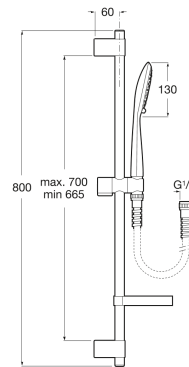

SENSUM

Square - Shower kit. Includes 130 mm hand-shower with 4 functions, 800 mm shower bar, adjustable hand-shower bracket, soap dish and 1.70 m satin PVC flexible shower hose.

TECHNICAL DRAWINGS

FEATURES

Shower kit. Includes 130 mm hand-shower with 4 functions, 800 mm shower bar, adjustable hand-shower bracket, soap dish and 1.70 m satin PVC flexible shower hose.

Diameter (mm): 130

Finish: Chrome

Flexible hose included