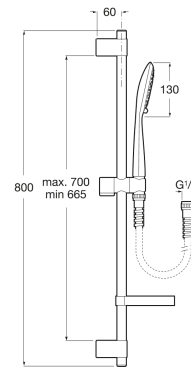

SENSUM

Square - Shower kit. Includes 130 mm hand-shower with 4 functions, 800 mm shower bar, adjustable hand-shower bracket, soap dish and 1.70 m satin PVC flexible shower hose.

TECHNICAL DRAWINGS

FEATURES

Shower kit. Includes 130 mm hand-shower with 4 functions, 800 mm shower bar, adjustable hand-shower bracket, soap dish and 1.70 m satin PVC flexible shower hose.

Diameter (mm): 130

Finish: Chrome

Flexible hose included