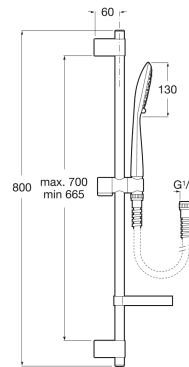

**SENSUM**

**Square - Shower kit. Includes 130 mm hand-shower with 4 functions, 800 mm shower bar, adjustable hand-shower bracket, soap dish and 1.70 m satin PVC flexible shower hose.**

**TECHNICAL DRAWINGS**

**FEATURES**

Shower kit. Includes 130 mm hand-shower with 4 functions, 800 mm shower bar, adjustable hand-shower bracket, soap dish and 1.70 m satin PVC flexible shower hose.

Diameter (mm): 130

Finish: Chrome