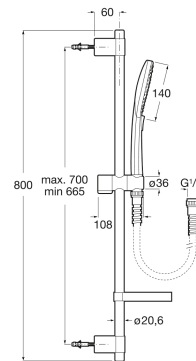

PLENUM

Round - Shower kit. Includes 140 mm chrome hand-shower with 3 functions, 800 mm shower bar, adjustable hand-shower bracket, soap dish and 1.70 m satin PVC flexible shower hose

TECHNICAL DRAWINGS

FEATURES

Shower kit. Includes 140 mm chrome hand-shower with 3 functions, 800 mm shower bar, adjustable hand-shower bracket, soap dish and 1.70 m satin PVC flexible shower hose.

Diameter (mm): 140

Finish: Chrome

Flexible hose included

Number of functions: 3

Shape: Circular

Slide bar included

Wall bracket included

Easyclean ®

Function types
Function types: Pulse

Function types
Function types: Rain