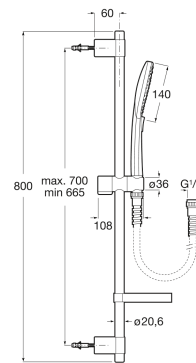

PLENUM

Round - Shower kit. Includes 140 mm chrome white hand-shower with 3 functions, 800 mm shower bar, adjustable hand-shower bracket, soap dish and 1.70 m satin PVC flexible shower hose

TECHNICAL DRAWINGS

FEATURES

Shower kit. Includes 140 mm chrome white hand-shower with 3 functions, 800 mm shower bar, adjustable hand-shower bracket, soap dish and 1.70 m satin PVC flexible shower hose.

Diameter (mm): 140

Finish: Chrome, White

Flexible hose included

Number of functions: 3

Shape: Circular

Slide bar included

Wall bracket included

Easyclean ®

Function types  
Function types: Pulse