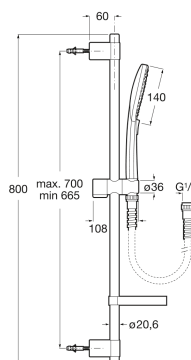

PLENUM

Square - Shower kit. Includes 140 mm hand-shower with 3 functions, 800 mm shower bar, adjustable hand-shower bracket, soap dish and 1.70 m satin PVC flexible shower hose

TECHNICAL DRAWINGS

FEATURES

Shower kit. Includes 140 mm hand-shower with 3 functions, 800 mm shower bar, adjustable hand-shower bracket, soap dish and 1.70 m satin PVC flexible shower hose.

Finish: Chrome

Flexible hose included

Number of functions: 3