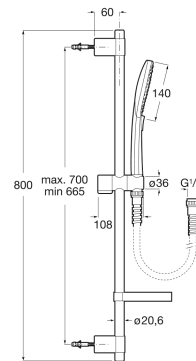

PLENUM

Square - Shower kit. Includes 140 mm hand-shower with 3 functions, 800 mm shower bar, adjustable hand-shower bracket, soap dish and 1.70 m satin PVC flexible shower hose

TECHNICAL DRAWINGS

FEATURES

Shower kit. Includes 140 mm hand-shower with 3 functions, 800 mm shower bar, adjustable hand-shower bracket, soap dish and 1.70 m satin PVC flexible shower hose.

Finish: Chrome

Flexible hose included

Number of functions: 3