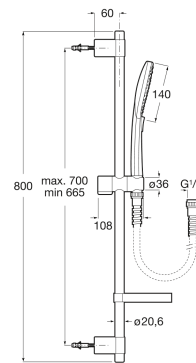

PLENUM

Square - Shower kit. Includes 140 mm chrome white hand-shower with 3 functions, 800 mm shower bar, adjustable hand-shower bracket, soap dish and 1.70 m satin PVC flexible shower hose

TECHNICAL DRAWINGS

FEATURES

Shower kit. Includes 140 mm chrome white hand-shower with 3 functions, 800 mm shower bar, adjustable hand-shower bracket, soap dish and 1.70 m satin PVC flexible shower hose.

Finish: Chrome, White