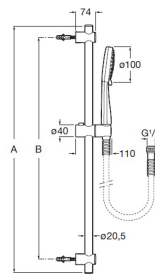

STELLA

Shower kit. Includes 100 mm hand-shower with 3 functions, 700 mm shower bar, adjustable hand-shower bracket and 1.70 m PVC flexible shower hose

DIMENSIONS

Length 797 mm  
 Width 154 mm  
 Height 65 mm

COLOURS AND FINISHES

TECHNICAL DRAWINGS

A	B	B (Max)
700	600	640

FEATURES

Shower kit. Includes 100 mm hand-shower with 3 functions, 700 mm shower bar, adjustable hand-shower bracket and 1.70 m PVC flexible shower hose.

Diameter (mm): 100

Finish: Chrome

Flexible hose included

Number of functions: 3

Shape: Circular

Slide bar included

Slide bar length (mm): 700

Wall bracket included