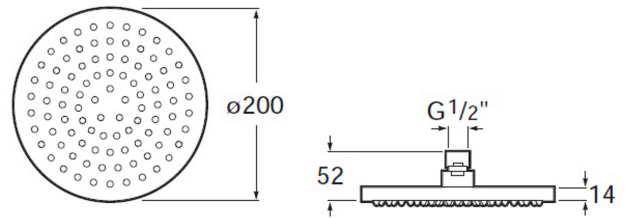

RAINSENSE

Round adjustable ABS shower head for wall or ceiling installation in chrome

DIMENSIONS

Length	200 mm
Width	200 mm
Height	80 mm

COLOURS AND FINISHES

TECHNICAL DRAWINGS

FEATURES

Round adjustable ABS shower head for wall or ceiling installation in chrome. Wall/ceiling support kit/arm not included.

Finish: Chrome

Installation place: Ceiling, Wall

Number of functions: 1

Number of ways: 1

Shower arm: Not included

Shower head diameter (mm): 200

Shower head shape: Circular

EasyClean ®

Function types

Function types: Rain

BOUGHT TOGETHER FREQUENTLY

Wall arm for shower head

5B0150C00

Straight wall arm for shower head

5B0250C00

Wall arm for shower head