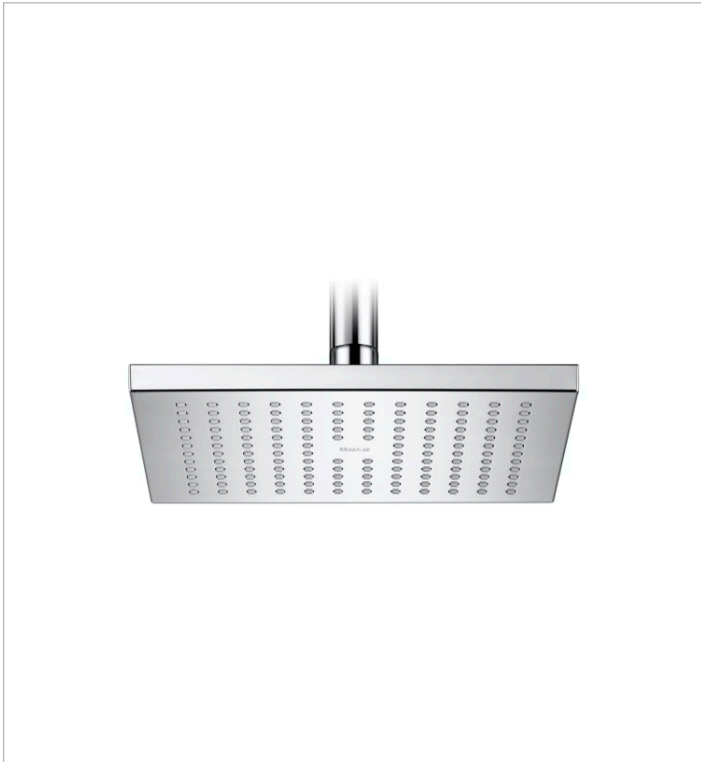

RAINSENSE

Square adjustable ABS shower head for wall or ceiling installation in chrome

DIMENSIONS

Length 200 mm
Width 200 mm

COLOURS AND FINISHES

TECHNICAL DRAWINGS

FEATURES

Square adjustable ABS shower head for wall or ceiling installation in chrome. Wall/ceiling support kit/arm not included.

Finish: Chrome

Installation place: Ceiling, Wall

Number of functions: 1

Number of ways: 1

Shower arm: Not included

Shower head length (mm): 200

Shower head shape: Square

Shower head width (mm): 200

Easyclean ®

Function types

Function types: Rain

BOUGHT TOGETHER FREQUENTLY

Wall arm for shower head

5B0150C00

Straight wall arm for shower head

5B0250C00

Wall arm for shower head

5B0350C00

Ceiling arm for shower head

5B0450C00

Straight ceiling arm for shower head

5B0550C00

Ceiling arm for shower head

5B0650C00