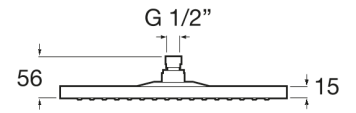

RAINSENSE

Square adjustable ABS shower head for wall or ceiling installation in chrome

DIMENSIONS

Length 200 mm
Width 200 mm

COLOURS AND FINISHES

TECHNICAL DRAWINGS

FEATURES

Square adjustable ABS shower head for wall or ceiling installation in chrome. Wall/ceiling support kit/arm not included.

Finish: Chrome

Installation place: Ceiling, Wall

Number of functions: 1

Number of ways: 1

Shower arm: Not included

Shower head length (mm): 200

Shower head shape: Square

Shower head width (mm): 200