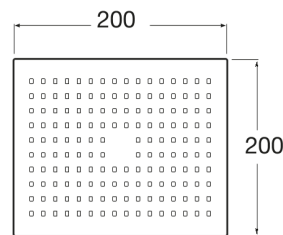

RAINSENSE

Square adjustable ABS shower head for wall or ceiling installation in chrome

DIMENSIONS

Length 200 mm
Width 200 mm

COLOURS AND FINISHES

TECHNICAL DRAWINGS

FEATURES

Square adjustable ABS shower head for wall or ceiling installation in chrome. Wall/ceiling support kit/arm not included.

Finish: Chrome

Installation place: Ceiling, Wall

Number of functions: 1

Number of ways: 1

Shower arm: Not included

Shower head length (mm): 200

Shower head shape: Square

Shower head width (mm): 200