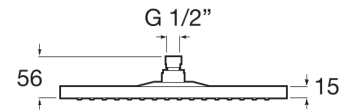

RAINSENSE

Square adjustable ABS shower head for wall or ceiling installation in chrome

DIMENSIONS

Length 200 mm
Width 200 mm

COLOURS AND FINISHES

TECHNICAL DRAWINGS

FEATURES

Square adjustable ABS shower head for wall or ceiling installation in chrome. Wall/ceiling support kit/arm not included.

Finish: Chrome

Installation place: Ceiling, Wall

Number of functions: 1

Number of ways: 1

Shower arm: Not included

Shower head length (mm): 200

Shower head shape: Square

Shower head width (mm): 200