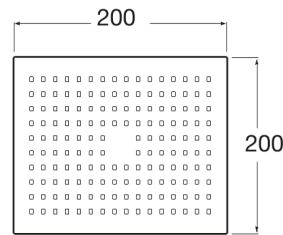

RAINSENSE

Square adjustable ABS shower head for wall or ceiling installation in chrome

DIMENSIONS

Length 200 mm
Width 200 mm

COLOURS AND FINISHES

TECHNICAL DRAWINGS

FEATURES

Square adjustable ABS shower head for wall or ceiling installation in chrome. Wall/ceiling support kit/arm not included.

Finish: Chrome

Installation place: Ceiling, Wall

Number of functions: 1

Number of ways: 1

Shower arm: Not included

Shower head length (mm): 200

Shower head shape: Square

Shower head width (mm): 200