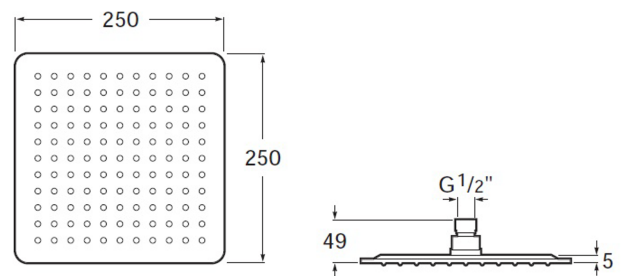

RAINDREAM

Square adjustable stainless steel shower head for wall or ceiling installation in chrome

DIMENSIONS

Length	250 mm
Width	250 mm
Height	5 mm

COLOURS AND FINISHES

TECHNICAL DRAWINGS

FEATURES

Square adjustable stainless steel shower head for wall or ceiling installation in chrome. Rain function. Wall/ceiling support kit/arm not included.

Finish: Chrome

Installation place: Ceiling, Wall

Number of functions: 1

Number of ways: 1

Shower arm: Not included

Shower head length (mm): 250

Shower head shape: Square

Shower head width (mm): 250