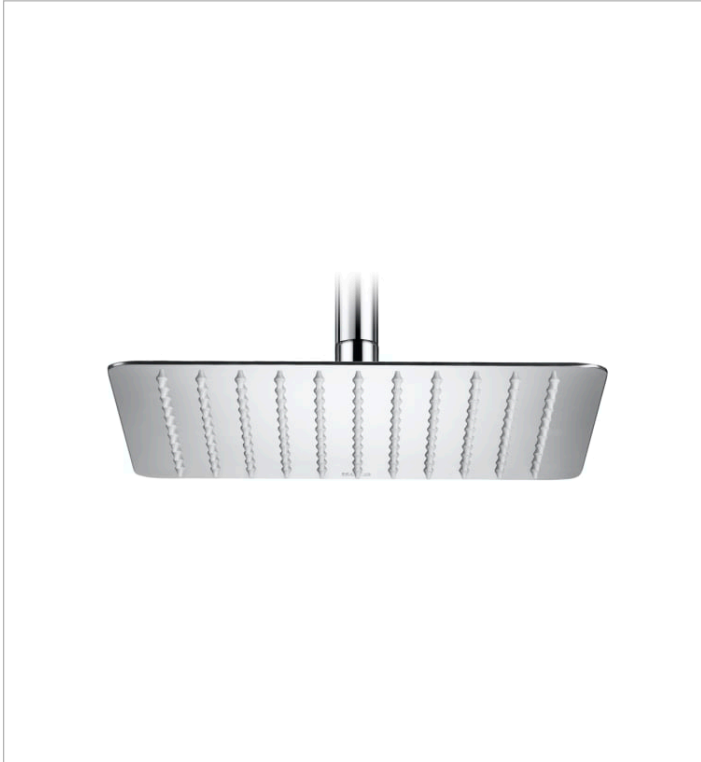

RAINDREAM

Square adjustable stainless steel shower head for wall or ceiling installation in chrome

DIMENSIONS

Length	250 mm
Width	250 mm
Height	5 mm

COLOURS AND FINISHES

TECHNICAL DRAWINGS

FEATURES

Square adjustable stainless steel shower head for wall or ceiling installation in chrome. Rain function. Wall/ceiling support kit/arm not included.

Finish: Chrome

Installation place: Ceiling, Wall

Number of functions: 1

Number of ways: 1

Shower arm: Not included

Shower head length (mm): 250

Shower head shape: Square

Shower head width (mm): 250

EasyClean ®

Function types

Function types: Rain

BOUGHT TOGETHER FREQUENTLY

Wall arm for shower head

5B0150C00

Straight wall arm for shower head

5B0250C00

## Raindream

Premium range of extraslim metallic shower-heads for wall or ceiling installation. Its Easyclean system prevents limescale build up.