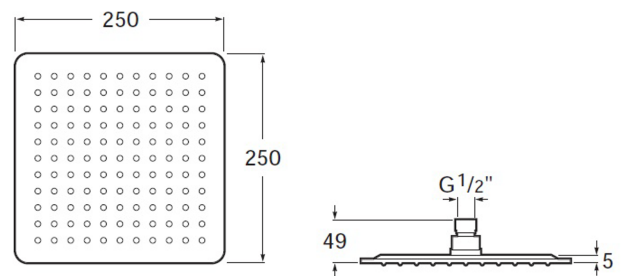

RAINDREAM

Square adjustable stainless steel shower head for wall or ceiling installation in chrome

DIMENSIONS

| | |
|--------|--------|
| Length | 250 mm |
| Width | 250 mm |
| Height | 5 mm |

COLOURS AND FINISHES

TECHNICAL DRAWINGS

FEATURES

Square adjustable stainless steel shower head for wall or ceiling installation in chrome. Rain function. Wall/ceiling support kit/arm not included.

Finish: Chrome

Installation place: Ceiling, Wall

Number of functions: 1

Number of ways: 1

Shower arm: Not included

Shower head length (mm): 250

Shower head shape: Square

Shower head width (mm): 250

EasyClean ®

Function types