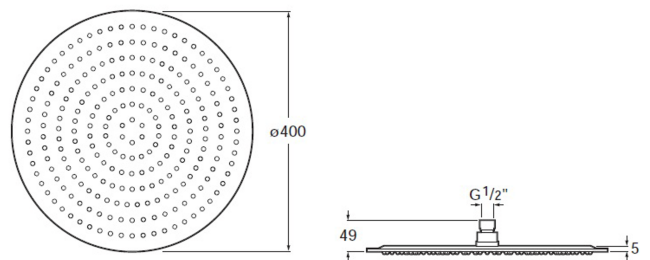

RAINDREAM

Round adjustable stainless steel shower head for wall or ceiling installation in chrome

DIMENSIONS

Length 400 mm  
Width 400 mm

COLOURS AND FINISHES

TECHNICAL DRAWINGS

FEATURES

Round adjustable stainless steel shower head for wall or ceiling installation in chrome. Rain function. Wall/ceiling support kit/arm not included.

Finish: Chrome

Installation place: Ceiling, Wall

Number of functions: 1

Number of ways: 1

Shower arm: Not included

Shower head diameter (mm): 400

Shower head shape: Circular

Easyclean ®

Function types

Function types: Rain

BOUGHT TOGETHER FREQUENTLY

Wall arm for shower head

5B0150C00

Straight wall arm for shower head

5B0250C00

Wall arm for shower head