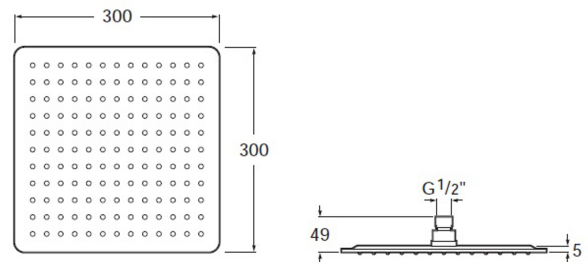

RAINDREAM

Square adjustable stainless steel shower head for wall or ceiling installation in chrome

DIMENSIONS

Length 300 mm
Width 300 mm

COLOURS AND FINISHES

C0 Chrome

TECHNICAL DRAWINGS

FEATURES

Square adjustable stainless steel shower head for wall or ceiling installation in chrome. Rain function. Wall/ceiling support kit/arm not included.

Finish: Chrome

Installation place: Ceiling, Wall

Number of functions: 1

Number of ways: 1

Shower arm: Not included

Shower head length (mm): 300

Shower head shape: Square

Shower head width (mm): 300

Easyclean®

Function types

Function types: Rain