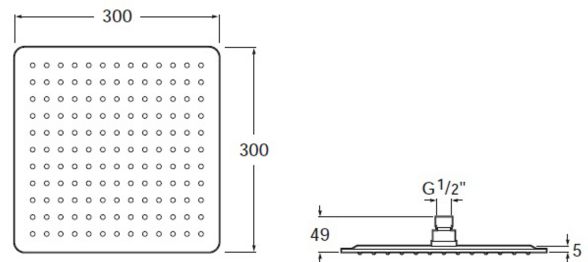

RAINDREAM

Square adjustable stainless steel shower head for wall or ceiling installation in chrome

DIMENSIONS

Length 300 mm
Width 300 mm

COLOURS AND FINISHES

TECHNICAL DRAWINGS

FEATURES

Square adjustable stainless steel shower head for wall or ceiling installation in chrome. Rain function. Wall/ceiling support kit/arm not included.

Finish: Chrome

Installation place: Ceiling, Wall

Number of functions: 1

Number of ways: 1

Shower arm: Not included

Shower head length (mm): 300

Shower head shape: Square

Shower head width (mm): 300