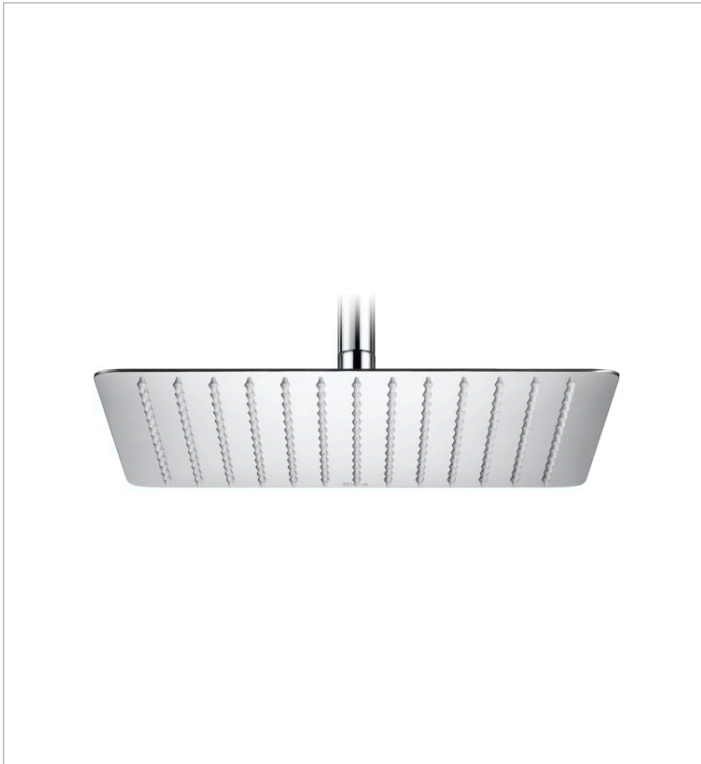

RAINDREAM

Square adjustable stainless steel shower head for wall or ceiling installation in chrome

DIMENSIONS

Length 300 mm
Width 300 mm

COLOURS AND FINISHES

C0 Chrome

TECHNICAL DRAWINGS

FEATURES

Square adjustable stainless steel shower head for wall or ceiling installation in chrome. Rain function. Wall/ceiling support kit/arm not included.

Finish: Chrome

Installation place: Ceiling, Wall

Number of functions: 1

BOUGHT TOGETHER FREQUENTLY

Wall arm for shower head

5B0150C00

Straight wall arm for shower head

5B0250C00

Wall arm for shower head

5B0350C00

Ceiling arm for shower head

5B0450C00

Straight ceiling arm for shower head

5B0550C00

Ceiling arm for shower head

5B0650C00

Raindream

Premium range of extraslim metallic shower-heads for wall or ceiling installation. Its Easyclean system prevents limescale build up.