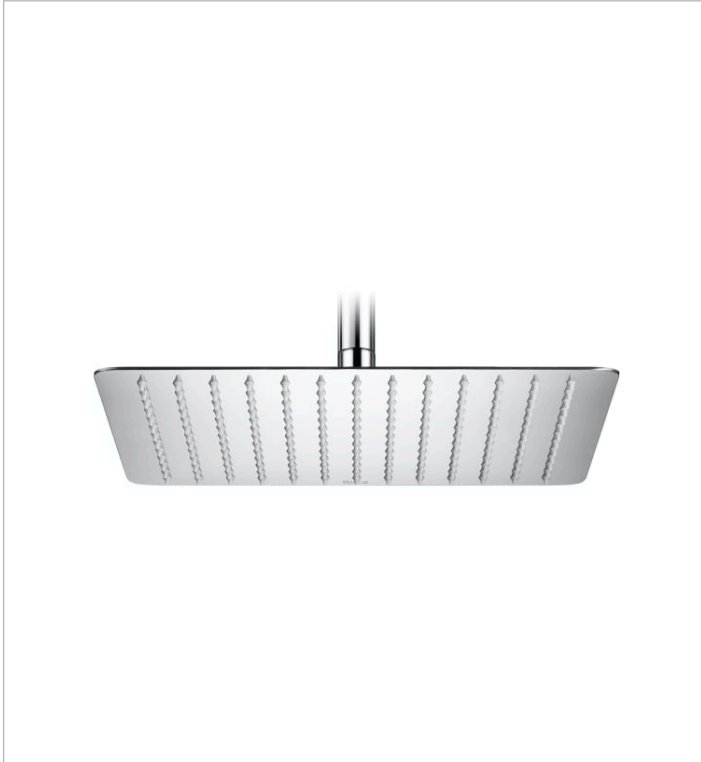

RAINDREAM

Square adjustable stainless steel shower head for wall or ceiling installation in chrome

DIMENSIONS

Length 300 mm
Width 300 mm

COLOURS AND FINISHES

TECHNICAL DRAWINGS

FEATURES

Square adjustable stainless steel shower head for wall or ceiling installation in chrome. Rain function. Wall/ceiling support kit/arm not included.

Finish: Chrome

Installation place: Ceiling, Wall

Number of functions: 1

Number of ways: 1

Shower arm: Not included

Shower head length (mm): 300

Shower head shape: Square

Shower head width (mm): 300

Easyclean ®

Function types

Function types: Rain

BOUGHT TOGETHER FREQUENTLY

Wall arm for shower head

5B0150C00

Straight wall arm for shower head

5B0250C00

Wall arm for shower head

5B0350C00

Ceiling arm for shower head

5B0450C00

Straight ceiling arm for shower head

5B0550C00

Ceiling arm for shower head

5B0650C00