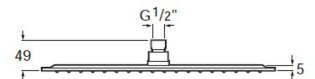

RAINDREAM

Square adjustable stainless steel shower head for wall or ceiling installation in chrome

DIMENSIONS

Length 400 mm
Width 400 mm

COLOURS AND FINISHES

TECHNICAL DRAWINGS

FEATURES

Square adjustable stainless steel shower head for wall or ceiling installation in chrome. Rain function. Wall/ceiling support kit/arm not included.

Finish: Chrome

Installation place: Ceiling, Wall

Number of functions: 1

Number of ways: 1

Shower arm: Not included

Shower head length (mm): 400

Shower head shape: Square

Shower head width (mm): 400