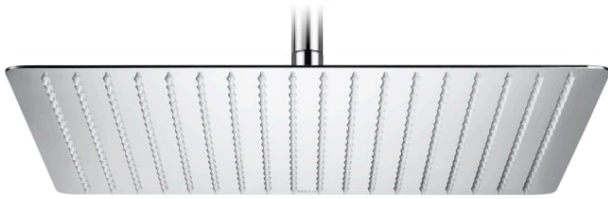

RAINDREAM

Square adjustable stainless steel shower head for wall or ceiling installation in chrome

DIMENSIONS

Length 400 mm
Width 400 mm

COLOURS AND FINISHES

TECHNICAL DRAWINGS

FEATURES

Square adjustable stainless steel shower head for wall or ceiling installation in chrome. Rain function. Wall/ceiling support kit/arm not included.

Finish: Chrome

Installation place: Ceiling, Wall

Number of functions: 1

Number of ways: 1

Shower arm: Not included

Shower head length (mm): 400

Shower head shape: Square

Shower head width (mm): 400

Easyclean ®

Function types

Function types: Rain

BOUGHT TOGETHER FREQUENTLY

Wall arm for shower head
5B0150C00

Straight wall arm for shower head
5B0250C00

Wall arm for shower head
5B0350C00

Ceiling arm for shower head
5B0450C00

Straight ceiling arm for shower head
5B0550C00

Ceiling arm for shower head
5B0650C00

Raindream

Premium range of extraslim metallic shower-heads for wall or ceiling installation. Its Easyclean system prevents limescale build up.