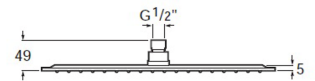

RAINDREAM

Square adjustable stainless steel shower head for wall or ceiling installation in chrome

DIMENSIONS

Length 400 mm
Width 400 mm

COLOURS AND FINISHES

TECHNICAL DRAWINGS

FEATURES

Square adjustable stainless steel shower head for wall or ceiling installation in chrome. Rain function. Wall/ceiling support kit/arm not included.

Finish: Chrome

Installation place: Ceiling, Wall

Number of functions: 1

Number of ways: 1

Shower arm: Not included

Shower head length (mm): 400

Shower head shape: Square

Shower head width (mm): 400