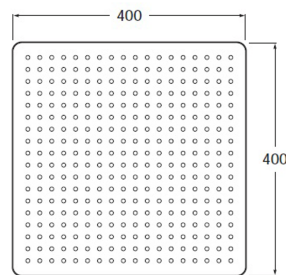

RAINDREAM

Square adjustable stainless steel shower head for wall or ceiling installation in chrome

DIMENSIONS

Length 400 mm
Width 400 mm

COLOURS AND FINISHES

TECHNICAL DRAWINGS

FEATURES

Square adjustable stainless steel shower head for wall or ceiling installation in chrome. Rain function. Wall/ceiling support kit/arm not included.

Finish: Chrome

Installation place: Ceiling, Wall

Number of functions: 1

Number of ways: 1

Shower arm: Not included

Shower head length (mm): 400

Shower head shape: Square

Shower head width (mm): 400