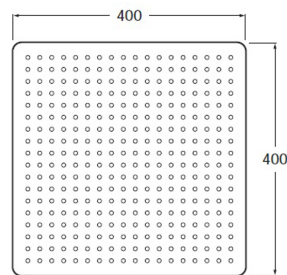

RAINDREAM

Square adjustable stainless steel shower head for wall or ceiling installation in chrome

DIMENSIONS

Length 400 mm
Width 400 mm

COLOURS AND FINISHES

TECHNICAL DRAWINGS

FEATURES

Square adjustable stainless steel shower head for wall or ceiling installation in chrome. Rain function. Wall/ceiling support kit/arm not included.

Finish: Chrome

Installation place: Ceiling, Wall

Number of functions: 1

Number of ways: 1

Shower arm: Not included

Shower head length (mm): 400

Shower head shape: Square

Shower head width (mm): 400